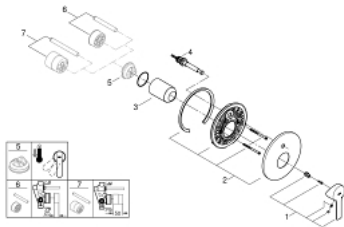

19 297 DC1 LINEARE SINGLE-LEVER BATH MIXER

PRODUCT DESCRIPTION

- Colour: supersteel
- trim set for use with rough-in set 33 963 001
- without concealed body
- metal lever
- GROHE LongLife finish
- automatic diverter: bath/shower
- escutcheon and shaft sealing
- metal escutcheon
- covered fixing
- min. recommended pressure 1.0 bar

19 297 DC1 LINEARE SINGLE-LEVER BATH MIXER

SPARE PARTS, 9月 2016 – now

- 1: Lever (Spare part-nr. 46988DC0)
- 2: Escutcheon (Spare part-nr. 46905DC0)
- 3: Cap (Spare part-nr. 09038DC0)
- 4: Diverter (Spare part-nr. 46737DC0)
- 5: Temperature limiter (Spare part-nr. 46375000)*
- 6: Extension set (Spare part-nr. 46191000)*
- 7: Extension set (Spare part-nr. 46343000)*