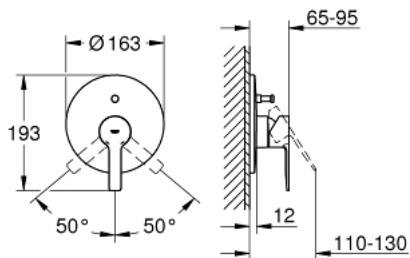

19 297 DC1 LINEARE SINGLE-LEVER BATH MIXER

PRODUCT DESCRIPTION

- Colour: supersteel
- trim set for use with rough-in set 33 963 001
- without concealed body
- metal lever
- GROHE LongLife finish
- automatic diverter: bath/shower
- escutcheon and shaft sealing
- metal escutcheon
- covered fixing
- min. recommended pressure 1.0 bar

19 297 DC1 LINEARE SINGLE-LEVER BATH MIXER

SPARE PARTS, 9月 2016 – now

- 1: Lever (Spare part-nr. 46988DC0)
- 2: Escutcheon (Spare part-nr. 46905DC0)
- 3: Cap (Spare part-nr. 09038DC0)
- 4: Diverter (Spare part-nr. 46737DC0)
- 5: Temperature limiter (Spare part-nr. 46375000)*
- 6: Extension set (Spare part-nr. 46191000)*
- 7: Extension set (Spare part-nr. 46343000)*