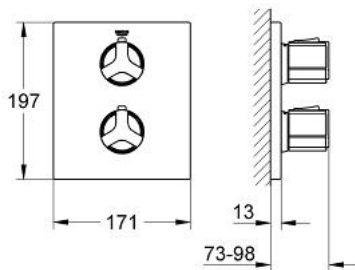

19 307 000 ALLURE THERMOSTAT SHOWER MIXER

PRODUCT DESCRIPTION

- Colour: chrome
- final installation set for 34 211 000
- without concealed body
- GROHE LongLife finish
- metal escutcheon
- metal handles
- volume handle with EcoButton (economy button with individually adjustable economy stop)
- temperature scale handle with SafeStop at 38°C
- escutcheon- and shaft-sealings
- covered fixing

19 307 000 ALLURE THERMOSTAT SHOWER MIXER

SPARE PARTS, June 2005 – now

1: Handle (Spare part-nr. 47784000)

1.1: Cap (Spare part-nr. 0635600M)

2: Escutcheon (Spare part-nr. 47785000)

3: Temperature limiter (Spare part-nr. 10093000)

4: Extension-set, 27,5 mm (Spare part-nr. 47200000)*

* Optional accessories