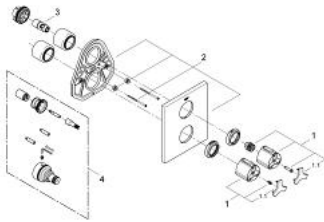

### PRODUCT DESCRIPTION

- Colour: chrome
- final installation set for 34 211 000
- without concealed body
- GROHE LongLife finish
- metal escutcheon
- metal handles
- volume handle with FlowControl Button (button with individually adjustable stop)
- temperature scale handle with SafeStop at 38°C
- escutcheon- and shaft-sealings
- covered fixing