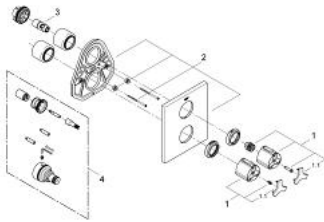

19 307 000 ALLURE THERMOSTAT SHOWER MIXER

PRODUCT DESCRIPTION

- Colour: chrome
- final installation set for 34 211 000
- without concealed body
- GROHE LongLife finish
- metal escutcheon
- metal handles
- volume handle with EcoButton (economy button with individually adjustable economy stop)
- temperature scale handle with SafeStop at 38°C
- escutcheon- and shaft-sealings
- covered fixing

19 307 000 ALLURE THERMOSTAT SHOWER MIXER

SPARE PARTS, June 2005 – now

1: Handle (Spare part-nr. 47784000)

1.1: Cap (Spare part-nr. 0635600M)

2: Escutcheon (Spare part-nr. 47785000)

3: Temperature limiter (Spare part-nr. 10093000)

4: Extension-set, 27,5 mm (Spare part-nr. 47200000)*

* Optional accessories