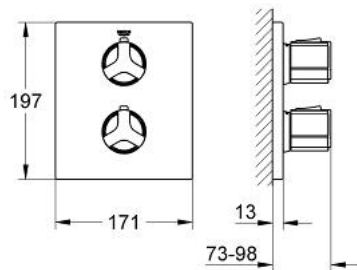

### PRODUCT DESCRIPTION

- Colour: chrome
- final installation set for 34 211 000
- without concealed body
- GROHE LongLife finish
- metal escutcheon
- metal handles
- volume handle with FlowControl Button (button with individually adjustable stop)
- temperature scale handle with SafeStop at 38°C
- escutcheon- and shaft-sealings
- covered fixing