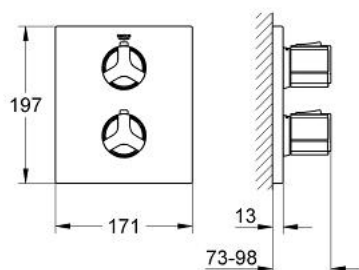

19 307 000 ALLURE THERMOSTATIC SHOWER MIXER

PRODUCT DESCRIPTION

- Colour: chrome
- set for final installation for
- 34 211 000
- without concealed body
- GROHE LongLife finish
- metal escutcheon
- metal handles
- volume handle with GROHE EcoButton (economy button with individually adjustable economy stop)
- temperature scale handle with GROHE SafeStop at 38°C
- escutcheon- and shaft-sealings
- covered fixing

19 307 000 ALLURE THERMOSTATIC SHOWER MIXER

SPARE PARTS, 6月 2005 – now

- 1: Handle (Spare part-nr. 47784000)
- 1.1: Cover cap (Spare part-nr. 0635600M)
- 2: Escutcheon (Spare part-nr. 47785000)
- 3: Stop (Spare part-nr. 10093000)
- 4: Extension set 27.5 mm (Spare part-nr. 47200000)*