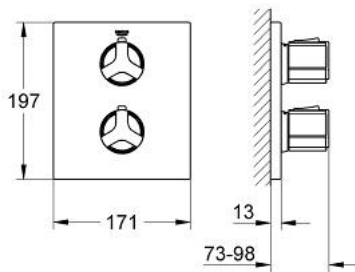

19 307 000 ALLURE THERMOSTATIC SHOWER MIXER

PRODUCT DESCRIPTION

- Colour: chrome
- set for final installation for
- 34 211 000
- without concealed body
- GROHE LongLife finish
- metal escutcheon
- metal handles
- volume handle with FlowControl Button (button with individually adjustable stop)
- temperature scale handle with GROHE SafeStop at 38°C
- escutcheon- and shaft-sealings
- covered fixing

19 307 000 ALLURE THERMOSTATIC SHOWER MIXER

SPARE PARTS, 6月 2005 – now

- 1: Handle (Spare part-nr. 47784000)
- 1.1: Cover cap (Spare part-nr. 0635600M)
- 2: Escutcheon (Spare part-nr. 47785000)
- 3: Stop (Spare part-nr. 10093000)
- 4: Extension set 27.5 mm (Spare part-nr. 47200000)*