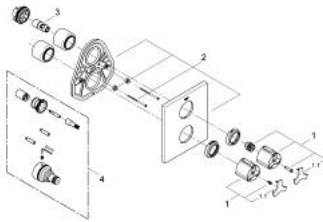

19 307 000 ALLURE THERMOSTATIC SHOWER MIXER

PRODUCT DESCRIPTION

- Colour: chrome
- set for final installation for
- 34 211 000
- without concealed body
- GROHE LongLife finish
- metal escutcheon
- metal handles
- volume handle with GROHE EcoButton (economy button with individually adjustable economy stop)
- temperature scale handle with GROHE SafeStop at 38°C
- escutcheon- and shaft-sealings
- covered fixing

19 307 000 ALLURE THERMOSTATIC SHOWER MIXER

SPARE PARTS, 6月 2005 – now

- 1: Handle (Spare part-nr. 47784000)
- 1.1: Cover cap (Spare part-nr. 0635600M)
- 2: Escutcheon (Spare part-nr. 47785000)
- 3: Stop (Spare part-nr. 10093000)
- 4: Extension set 27.5 mm (Spare part-nr. 47200000)*