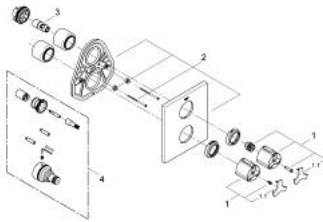

19 307 000 ALLURE THERMOSTATIC SHOWER MIXER

PRODUCT DESCRIPTION

- Colour: chrome
- set for final installation for
- 34 211 000
- without concealed body
- GROHE LongLife finish
- metal escutcheon
- metal handles
- volume handle with FlowControl Button (button with individually adjustable stop)
- temperature scale handle with GROHE SafeStop at 38°C
- escutcheon- and shaft-sealings
- covered fixing

19 307 000 ALLURE THERMOSTATIC SHOWER MIXER

SPARE PARTS, 6月 2005 – now

- 1: Handle (Spare part-nr. 47784000)
- 1.1: Cover cap (Spare part-nr. 0635600M)
- 2: Escutcheon (Spare part-nr. 47785000)
- 3: Stop (Spare part-nr. 10093000)
- 4: Extension set 27.5 mm (Spare part-nr. 47200000)*