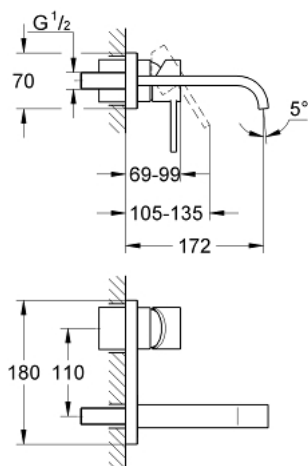

## 19 309 000 ALLURE 2-HOLE BASIN MIXER S-SIZE

### PRODUCT DESCRIPTION

- Colour: chrome
- wall mounted
- without concealed body
- final installation set for
- 33 769 000
- with plate
- GROHE LongLife finish
- flow limiter 8 l/min.
- spout with mousseur
- centre distance 110 mm
- projection 172 mm

19 309 000 **ALLURE 2-HOLE BASIN MIXER**  
**S-SIZE**

**SPARE PARTS**, March 2013 – now

- 1: Lever (Spare part-nr. 46609000)
- 2: Shield (Spare part-nr. 09038000)
- 3: Mousseur (Spare part-nr. 13220000)
- 4: Flow restrictor (Spare part-nr. 46324000)
- 5: Temperature limiter (Spare part-nr. 46375000)\*
- 6: Extension set (Spare part-nr. 46191000)\*