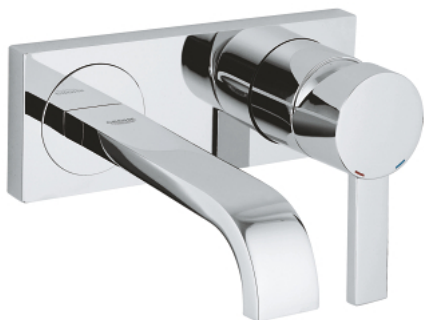

## 19 309 000 ALLURE 2-HOLE BASIN MIXER S-SIZE

### PRODUCT DESCRIPTION

- Colour: chrome
- wall mounted
- without concealed body
- final installation set for
- 33 769 000
- with plate
- GROHE LongLife finish
- flow limiter 8 l/min.
- spout with mousseur
- centre distance 110 mm
- projection 172 mm

19 309 000 **ALLURE 2-HOLE BASIN MIXER**  
**S-SIZE**

**SPARE PARTS**, March 2013 – now

- 1: Lever (Spare part-nr. 46609000)
- 2: Shield (Spare part-nr. 09038000)
- 3: Mousseur (Spare part-nr. 13220000)
- 4: Flow restrictor (Spare part-nr. 46324000)
- 5: Temperature limiter (Spare part-nr. 46375000)\*
- 6: Extension set (Spare part-nr. 46191000)\*