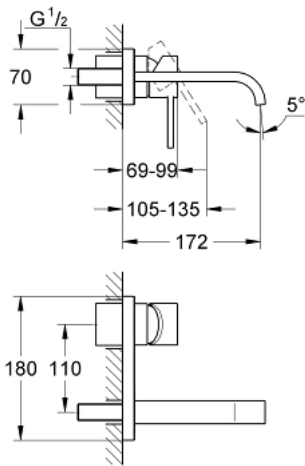

## 19 309 000 ALLURE TWO-HOLE BASIN MIXER S-SIZE

### PRODUCT DESCRIPTION

- Colour: chrome
- wall mounted
- without concealed body
- set for final installation for
- 33 769 000
- with metal plate
- GROHE LongLife finish
- flow limiter 8 l/min.
- spout with mousseur
- center distance 110 mm
- projection 172 mm

### SPARE PARTS, 3月 2013 – now

- 1: Lever (Spare part-nr. 46609000)
- 2: Cap (Spare part-nr. 09038000)
- 3: Mousseur (Spare part-nr. 13220000)
- 4: Flow limiter (Spare part-nr. 46324000)
- 5: Temperature limiter (Spare part-nr. 46375000)\*
- 6: Extension set (Spare part-nr. 46191000)\*