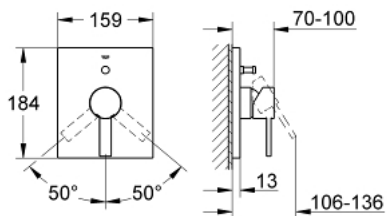

19 315 000 ALLURE SINGLE-LEVER BATH/SHOWER MIXER

PRODUCT DESCRIPTION

- Colour: chrome
- final installation set for
- 33 961 000, 33 963 000, 33 965 000
- without concealed body
- GROHE LongLife finish
- automatic diverter: bath/shower
- escutcheon- and shaft-sealing
- metal escutcheon
- covered coupling

19 315 000 ALLURE SINGLE-LEVER BATH/SHOWER MIXER

SPARE PARTS, August 2010 – now

- 1: Lever (Spare part-nr. 46609000)
- 2: Escutcheon (Spare part-nr. 46614000)
- 3: Shield (Spare part-nr. 09038000)
- 4: Diverter (Spare part-nr. 46737000)
- 5: Temperature limiter (Spare part-nr. 46375000)*
- 6: Extension set (Spare part-nr. 46191000)*
- 7: Extension set (Spare part-nr. 46343000)*