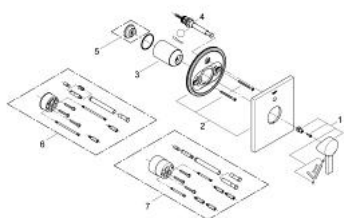

19 315 000 ALLURE SINGLE-LEVER BATH/SHOWER MIXER

PRODUCT DESCRIPTION

- Colour: chrome
- final installation set for
- 33 961 000, 33 963 000, 33 965 000
- without concealed body
- GROHE LongLife finish
- automatic diverter: bath/shower
- escutcheon- and shaft-sealing
- metal escutcheon
- covered coupling

19 315 000 ALLURE SINGLE-LEVER BATH/SHOWER MIXER

SPARE PARTS, August 2010 – now

- 1: Lever (Spare part-nr. 46609000)
- 2: Escutcheon (Spare part-nr. 46614000)
- 3: Shield (Spare part-nr. 09038000)
- 4: Diverter (Spare part-nr. 46737000)
- 5: Temperature limiter (Spare part-nr. 46375000)*
- 6: Extension set (Spare part-nr. 46191000)*
- 7: Extension set (Spare part-nr. 46343000)*