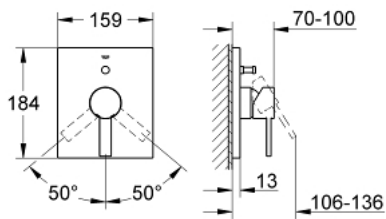

19 315 000 ALLURE SINGLE-LEVER BATH MIXER

PRODUCT DESCRIPTION

- Colour: chrome
- set for final installation for
- 33 961 000, 33 963 000, 33 965 000
- without concealed body
- GROHE LongLife finish
- automatic diverter: bath/shower
- escutcheon and shaft sealing
- metal escutcheon
- covered coupling

19 315 000 **ALLURE SINGLE-LEVER BATH MIXER**

SPARE PARTS, 8月 2010 – now

- 1: Lever (Spare part-nr. 46609000)
- 2: Escutcheon (Spare part-nr. 46614000)
- 3: Cap (Spare part-nr. 09038000)
- 4: Diverter (Spare part-nr. 46737000)
- 5: Temperature limiter (Spare part-nr. 46375000)*
- 6: Extension set (Spare part-nr. 46191000)*
- 7: Extension set (Spare part-nr. 46343000)*