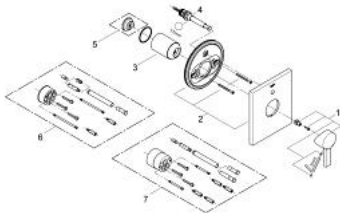

19 315 000 ALLURE SINGLE-LEVER BATH MIXER

PRODUCT DESCRIPTION

- Colour: chrome
- set for final installation for
- 33 961 000, 33 963 000, 33 965 000
- without concealed body
- GROHE LongLife finish
- automatic diverter: bath/shower
- escutcheon and shaft sealing
- metal escutcheon
- covered coupling

19 315 000 **ALLURE SINGLE-LEVER BATH MIXER**

SPARE PARTS, 8月 2010 – now

- 1: Lever (Spare part-nr. 46609000)
- 2: Escutcheon (Spare part-nr. 46614000)
- 3: Cap (Spare part-nr. 09038000)
- 4: Diverter (Spare part-nr. 46737000)
- 5: Temperature limiter (Spare part-nr. 46375000)*
- 6: Extension set (Spare part-nr. 46191000)*
- 7: Extension set (Spare part-nr. 46343000)*