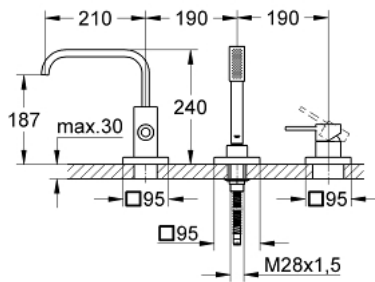

19 316 000 ALLURE 3-HOLE BATH/Shower COMBINATION

PRODUCT DESCRIPTION

- Colour: chrome
- for installation on tiles
- GROHE LongLife finish
- trim set for 33 339 000
- without base frame
- consists of:
 - single lever mixer operating element
 - bath spout with automatic diverter bath/shower
 - handshower 28 034 000
 - metal shower hose 2000 mm (always chrome for any colour of the set)
 - minimum pressure 1,0 bar

19 316 000 ALLURE 3-HOLE BATH/SOWER COMBINATION

SPARE PARTS, March 2015 – now

- 1: Lever (Spare part-nr. 46609000)
- 2: Shield (Spare part-nr. 09038000)
- 3: Repl.kit f.cast spout (Spare part-nr. 45396000)
- 4: Repl.kit f.rotary valve (Spare part-nr. 46612000)
- 5: Dirt strainer (Spare part-nr. 0700200M)
- 6: Cone nut (Spare part-nr. 08864000)
- 7: Compression spring (Spare part-nr. 00869000)
- 8: Metal hose (Spare part-nr. 28146000)
- 9: Temperature limiter (Spare part-nr. 46375000)*