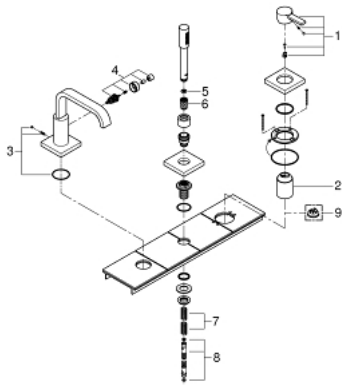

19 316 000 ALLURE 3-HOLE BATH/Shower COMBINATION

PRODUCT DESCRIPTION

- Colour: chrome
- for installation on tiles
- GROHE LongLife finish
- trim set for 33 339 000
- without base frame
- consists of:
 - single lever mixer operating element
 - bath spout with automatic diverter bath/shower
 - handshower 28 034 000
 - metal shower hose 2000 mm (always chrome for any colour of the set)
 - minimum pressure 1,0 bar

19 316 000 ALLURE 3-HOLE BATH/SOWER COMBINATION

SPARE PARTS, March 2015 – now

- 1: Lever (Spare part-nr. 46609000)
- 2: Shield (Spare part-nr. 09038000)
- 3: Repl.kit f.cast spout (Spare part-nr. 45396000)
- 4: Repl.kit f.rotary valve (Spare part-nr. 46612000)
- 5: Dirt strainer (Spare part-nr. 0700200M)
- 6: Cone nut (Spare part-nr. 08864000)
- 7: Compression spring (Spare part-nr. 00869000)
- 8: Metal hose (Spare part-nr. 28146000)
- 9: Temperature limiter (Spare part-nr. 46375000)*