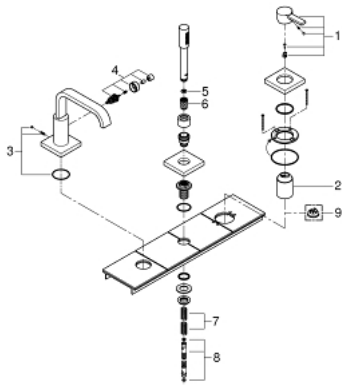

## 19 316 000 ALLURE THREE-HOLE SINGLE-LEVER BATH COMBINATION

### PRODUCT DESCRIPTION

- Colour: chrome
- for installation under tiled surround
- GROHE LongLife finish
- trim set for 33 339
- without baseframe
- consisting of:
  - single lever mixer operating element
  - bath inlet with automatic diverter bath/shower
  - Sena hand shower (28 034)
- metal shower hose 2000 mm (always chrome for any colour of the set)
- min. recommended pressure 1.0 bar

### SPARE PARTS, 3月 2015 – now

1: Lever (Spare part-nr. 46609000)

2: Cap (Spare part-nr. 09038000)

3: Spout connection set (Spare part-nr. 45396000)

4: Replacement kit for rotary valve (Spare part-nr. 46612000)

5: Dirt strainer (Spare part-nr. 0700200M)

6: Cone nut (Spare part-nr. 08864000)

7: Compression spring (Spare part-nr. 00869000)

8: Metal shower hose (Spare part-nr. 28146000)

9: Temperature limiter (Spare part-nr. 46375000)\*