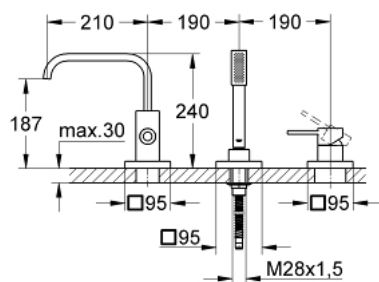

## 19 316 000 ALLURE THREE-HOLE SINGLE-LEVER BATH COMBINATION

### PRODUCT DESCRIPTION

- Colour: chrome
- for installation under tiled surround
- GROHE LongLife finish
- trim set for 33 339
- without baseframe
- consisting of:
  - single lever mixer operating element
  - bath inlet with automatic diverter bath/shower
  - Sena hand shower (28 034)
- metal shower hose 2000 mm (always chrome for any colour of the set)
- min. recommended pressure 1.0 bar

### SPARE PARTS, 3月 2015 – now

1: Lever (Spare part-nr. 46609000)

2: Cap (Spare part-nr. 09038000)

3: Spout connection set (Spare part-nr. 45396000)

4: Replacement kit for rotary valve (Spare part-nr. 46612000)

5: Dirt strainer (Spare part-nr. 0700200M)

6: Cone nut (Spare part-nr. 08864000)

7: Compression spring (Spare part-nr. 00869000)

8: Metal shower hose (Spare part-nr. 28146000)

9: Temperature limiter (Spare part-nr. 46375000)\*