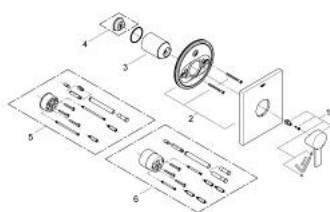

19 317 000 ALLURE SINGLE-LEVER SHOWER MIXER

PRODUCT DESCRIPTION

- Colour: chrome
- final installation set for
- 35 501 000
- without concealed body
- GROHE LongLife finish
- escutcheon- and shaft-sealing
- metal escutcheon
- covered coupling

19 317 000 ALLURE SINGLE-LEVER SHOWER MIXER

SPARE PARTS, June 2005 – now

- 1: Lever (Spare part-nr. 46609000)
- 2: Escutcheon (Spare part-nr. 46613000)
- 3: Shield (Spare part-nr. 09038000)
- 4: Temperature limiter (Spare part-nr. 46375000)*
- 5: Extension set (Spare part-nr. 46191000)*
- 6: Extension set (Spare part-nr. 46343000)*