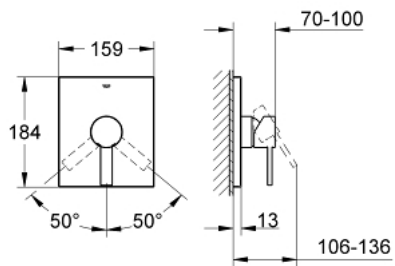

19 317 000 ALLURE SINGLE-LEVER SHOWER MIXER

PRODUCT DESCRIPTION

- Colour: chrome
- final installation set for
- 35 501 000
- without concealed body
- GROHE LongLife finish
- escutcheon- and shaft-sealing
- metal escutcheon
- covered coupling

19 317 000 ALLURE SINGLE-LEVER SHOWER MIXER

SPARE PARTS, June 2005 – now

- 1: Lever (Spare part-nr. 46609000)
- 2: Escutcheon (Spare part-nr. 46613000)
- 3: Shield (Spare part-nr. 09038000)
- 4: Temperature limiter (Spare part-nr. 46375000)*
- 5: Extension set (Spare part-nr. 46191000)*
- 6: Extension set (Spare part-nr. 46343000)*