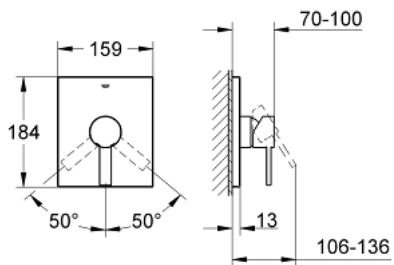

19 317 000 ALLURE SINGLE-LEVER SHOWER MIXER

PRODUCT DESCRIPTION

- Colour: chrome
- set for final installation for
- 33 961 000, 33 962 000, 33 963 000, 33 964 000, 33 965 000, 33 966 000, 35 501 000
- without concealed body
- GROHE LongLife finish
- escutcheon and shaft sealing
- metal escutcheon
- covered coupling

19 317 000 **ALLURE SINGLE-LEVER SHOWER MIXER**

SPARE PARTS, 6月 2005 – now

- 1: Lever (Spare part-nr. 46609000)
- 2: Escutcheon (Spare part-nr. 46613000)
- 3: Cap (Spare part-nr. 09038000)
- 4: Temperature limiter (Spare part-nr. 46375000)*
- 5: Extension set (Spare part-nr. 46191000)*
- 6: Extension set (Spare part-nr. 46343000)*