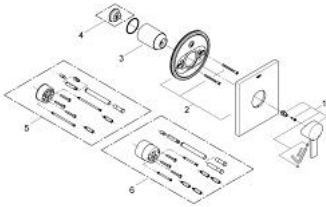

19 317 000 ALLURE SINGLE-LEVER SHOWER MIXER

PRODUCT DESCRIPTION

- Colour: chrome
- set for final installation for
- 33 961 000, 33 962 000, 33 963 000, 33 964 000, 33 965 000, 33 966 000, 35 501 000
- without concealed body
- GROHE LongLife finish
- escutcheon and shaft sealing
- metal escutcheon
- covered coupling

19 317 000 **ALLURE SINGLE-LEVER SHOWER MIXER**

SPARE PARTS, 6月 2005 – now

- 1: Lever (Spare part-nr. 46609000)
- 2: Escutcheon (Spare part-nr. 46613000)
- 3: Cap (Spare part-nr. 09038000)
- 4: Temperature limiter (Spare part-nr. 46375000)*
- 5: Extension set (Spare part-nr. 46191000)*
- 6: Extension set (Spare part-nr. 46343000)*