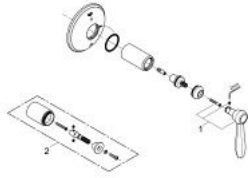

19 318 000 **SOMERSET <P>2-WAY DIVERTER</P>**

PRODUCT DESCRIPTION

- Colour: chrome
- GROHE LongLife finish
- without concealed body
- set for final installation 29 712 000
- screw flange
- screwable
- installation depth adjustable

19 318 000 **SOMERSET <P>2-WAY DIVERTER</P>**

SPARE PARTS, June 2005 – now

1: Lever (Spare part-nr. 47788000)

2: Extension (Spare part-nr. 45979000)*

* Optional accessories