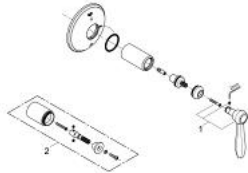

19 318 000 **SOMERSET 2-WAY DIVERTER**

PRODUCT DESCRIPTION

- Colour: chrome
- GROHE LongLife finish
- without concealed body
- set for final installation (for 29 712)
- escutcheon with wall sealing
- screwable
- installation depth infinitely adjustable

19 318 000 **SOMERSET 2-WAY DIVERTER**

SPARE PARTS, 6月 2005 – now

1: Lever (Spare part-nr. 47788000)

2: Extension (Spare part-nr. 45979000)*

* Optional accessories