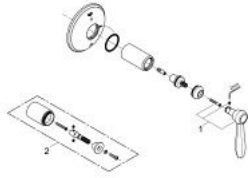

19 318 EN0 **SOMERSET <P>2-WAY DIVERTER</P>**

PRODUCT DESCRIPTION

- Colour: brushed nickel
- set for final installation 29 712 000
- GROHE LongLife finish
- without concealed body
- screw flange
- screwable
- installation depth adjustable

19 318 EN0 SOMERSET <P>2-WAY DIVERTER</P>

SPARE PARTS, June 2005 – now

1: Lever (Spare part-nr. 47788000)

2: Extension (Spare part-nr. 45979000)*

* Optional accessories