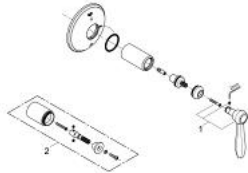

## 19 318 EN0 SOMERSET 2-WAY DIVERTER

### PRODUCT DESCRIPTION

- Colour: brushed nickel
- set for final installation (for 29 712)
- GROHE LongLife finish
- without concealed body
- escutcheon with wall sealing
- screwable
- installation depth infinitely adjustable