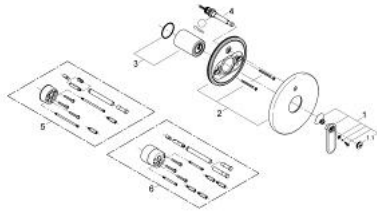

19 344 KS0 VERIS SINGLE-LEVER BATH/SHOWER MIXER

PRODUCT DESCRIPTION

- Colour: velvet black
- final installation set for
 - 35 501 000
 - 33 963 000
- without concealed body
- GROHE LongLife finish
- automatic diverter: bath/shower
- escutcheon- and shaft-sealing
- metal escutcheon
- covered coupling

19 344 KS0 VERIS SINGLE-LEVER BATH/SHOWER MIXER

SPARE PARTS, June 2009 – now

1: Lever (Spare part-nr. 46667KS0)

1.1: Cap (Spare part-nr. 46672KS0)

2: Escutcheon (Spare part-nr. 46586KS0)

3: Shield (Spare part-nr. 46668KS0)

4: Diverter (Spare part-nr. 46737KS0)

5: Extension set 1/2", 25 (Spare part-nr. 46191KS0)*

6: Extension set (Spare part-nr. 46343KS0)*

* Optional accessories