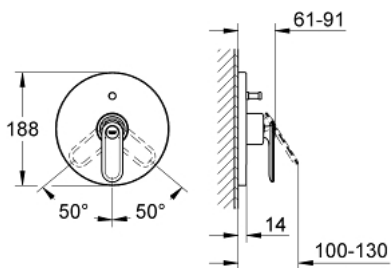

19 344 KS0 VERIS SINGLE-LEVER BATH/SHOWER MIXER

PRODUCT DESCRIPTION

- Colour: velvet black
- final installation set for
 - 35 501 000
 - 33 963 000
- without concealed body
- GROHE LongLife finish
- automatic diverter: bath/shower
- escutcheon- and shaft-sealing
- metal escutcheon
- covered coupling

19 344 KS0 VERIS SINGLE-LEVER BATH/SHOWER MIXER

SPARE PARTS, June 2009 – now

1: Lever (Spare part-nr. 46667KS0)

1.1: Cap (Spare part-nr. 46672KS0)

2: Escutcheon (Spare part-nr. 46586KS0)

3: Shield (Spare part-nr. 46668KS0)

4: Diverter (Spare part-nr. 46737KS0)

5: Extension set 1/2", 25 (Spare part-nr. 46191KS0)*

6: Extension set (Spare part-nr. 46343KS0)*

* Optional accessories