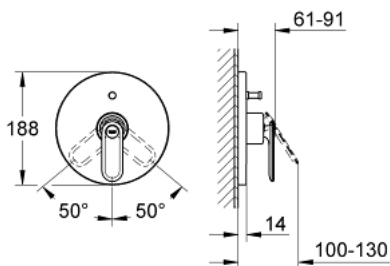

## 19 344 KS0 VERIS SINGLE-LEVER BATH MIXER

### PRODUCT DESCRIPTION

- Colour: velvet black
- set for final installation for
- 35 501 000
- 33 963 000
- without concealed body
- GROHE LongLife finish
- automatic diverter: bath/shower
- escutcheon and shaft sealing
- metal escutcheon
- covered coupling