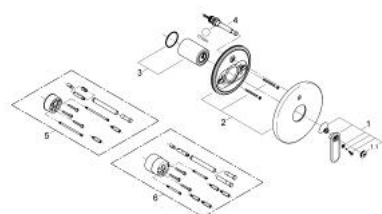

## 19 344 KS0 VERIS SINGLE-LEVER BATH MIXER

### PRODUCT DESCRIPTION

- Colour: velvet black
- set for final installation for
- 35 501 000
- 33 963 000
- without concealed body
- GROHE LongLife finish
- automatic diverter: bath/shower
- escutcheon and shaft sealing
- metal escutcheon
- covered coupling

### SPARE PARTS, 6月 2009 – now

- 1: Lever (Spare part-nr. 46667KS0)
- 1.1: Cover cap (Spare part-nr. 46672KS0)
- 2: Escutcheon (Spare part-nr. 46586KS0)
- 3: Cap (Spare part-nr. 46668KS0)
- 4: Diverter (Spare part-nr. 46737KS0)
- 5: Extension set 1/2", 25 mm (Spare part-nr. 46191KS0)\*
- 6: Extension set (Spare part-nr. 46343KS0)\*