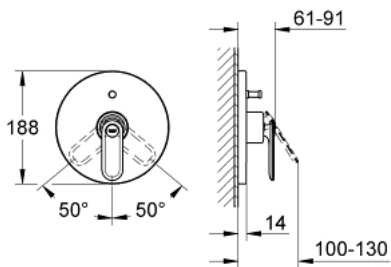

19 344 LS0 VERIS SINGLE-LEVER BATH/SHOWER MIXER

PRODUCT DESCRIPTION

- Colour: moon white
- final installation set for
 - 35 501 000
 - 33 963 000
- without concealed body
- GROHE LongLife finish
- automatic diverter: bath/shower
- escutcheon- and shaft-sealing
- metal escutcheon
- covered coupling

19 344 LS0 VERIS SINGLE-LEVER BATH/SHOWER MIXER

SPARE PARTS, June 2009 – now

- 1: Lever (Spare part-nr. 46667LS0)
- 1.1: Cap (Spare part-nr. 46672LS0)
- 2: Escutcheon (Spare part-nr. 46586LS0)
- 3: Shield (Spare part-nr. 46668LS0)
- 4: Diverter (Spare part-nr. 46737LS0)
- 5: Extension set 1/2", 25 (Spare part-nr. 46191LS0)*
- 6: Extension set (Spare part-nr. 46343LS0)*