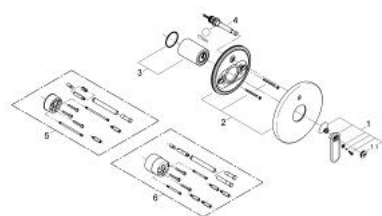

19 344 LS0 VERIS SINGLE-LEVER BATH/SHOWER MIXER

PRODUCT DESCRIPTION

- Colour: moon white
- final installation set for
 - 35 501 000
 - 33 963 000
- without concealed body
- GROHE LongLife finish
- automatic diverter: bath/shower
- escutcheon- and shaft-sealing
- metal escutcheon
- covered coupling

19 344 LS0 VERIS SINGLE-LEVER BATH/SHOWER MIXER

SPARE PARTS, June 2009 – now

- 1: Lever (Spare part-nr. 46667LS0)
- 1.1: Cap (Spare part-nr. 46672LS0)
- 2: Escutcheon (Spare part-nr. 46586LS0)
- 3: Shield (Spare part-nr. 46668LS0)
- 4: Diverter (Spare part-nr. 46737LS0)
- 5: Extension set 1/2", 25 (Spare part-nr. 46191LS0)*
- 6: Extension set (Spare part-nr. 46343LS0)*