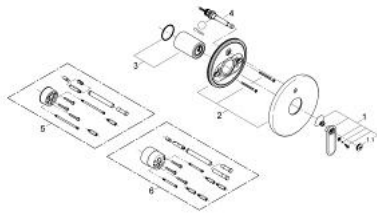

19 344 LS0 VERIS SINGLE-LEVER BATH MIXER

PRODUCT DESCRIPTION

- Colour: moon white
- set for final installation for
- 35 501 000
- 33 963 000
- without concealed body
- GROHE LongLife finish
- automatic diverter: bath/shower
- escutcheon and shaft sealing
- metal escutcheon
- covered coupling

19 344 LS0 VERIS SINGLE-LEVER BATH MIXER

SPARE PARTS, 6月 2009 – now

1: Lever (Spare part-nr. 46667LS0)

1.1: Cover cap (Spare part-nr. 46672LS0)

2: Escutcheon (Spare part-nr. 46586LS0)

3: Cap (Spare part-nr. 46668LS0)

4: Diverter (Spare part-nr. 46737LS0)

5: Extension set 1/2", 25 mm (Spare part-nr. 46191LS0)*

6: Extension set (Spare part-nr. 46343LS0)*

* Optional accessories