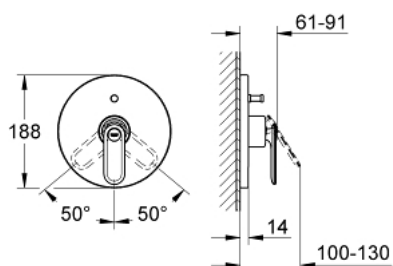

19 344 LS0 VERIS SINGLE-LEVER BATH MIXER

PRODUCT DESCRIPTION

- Colour: moon white
- set for final installation for
- 35 501 000
- 33 963 000
- without concealed body
- GROHE LongLife finish
- automatic diverter: bath/shower
- escutcheon and shaft sealing
- metal escutcheon
- covered coupling

19 344 LS0 VERIS SINGLE-LEVER BATH MIXER

SPARE PARTS, 6月 2009 – now

1: Lever (Spare part-nr. 46667LS0)

1.1: Cover cap (Spare part-nr. 46672LS0)

2: Escutcheon (Spare part-nr. 46586LS0)

3: Cap (Spare part-nr. 46668LS0)

4: Diverter (Spare part-nr. 46737LS0)

5: Extension set 1/2", 25 mm (Spare part-nr. 46191LS0)*

6: Extension set (Spare part-nr. 46343LS0)*

* Optional accessories