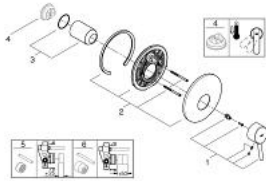

19 345 001 **CONCETTO SINGLE-LEVER SHOWER MIXER**

PRODUCT DESCRIPTION

- Colour: chrome
- trim set for use with rough-in box 33 963 001, 33 964 001, 33 965 001
- without concealed body
- metal lever
- GROHE LongLife finish
- escutcheon- and shaft-sealing
- wall escutcheon
- covered fixing

19 345 001 **CONCETTO SINGLE-LEVER SHOWER MIXER**

SPARE PARTS, December 2015 – now

- 1: Lever (Spare part-nr. 46723000)
- 2: Escutcheon (Spare part-nr. 46904000)
- 3: Shield (Spare part-nr. 06874000)
- 4: Temperature limiter (Spare part-nr. 46375000)*
- 5: Extension set (Spare part-nr. 46191000)*
- 6: Extension set (Spare part-nr. 46343000)*