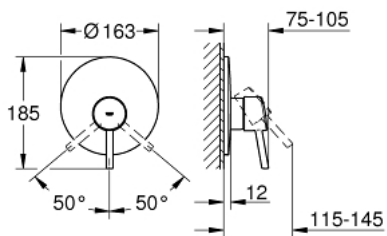

19 345 001 **CONCETTO SINGLE-LEVER SHOWER MIXER**

PRODUCT DESCRIPTION

- Colour: chrome
- trim set for use with rough-in box 33 963 001, 33 964 001, 33 965 001
- without concealed body
- metal lever
- GROHE LongLife finish
- escutcheon- and shaft-sealing
- wall escutcheon
- covered fixing

19 345 001 **CONCETTO SINGLE-LEVER SHOWER MIXER**

SPARE PARTS, December 2015 – now

- 1: Lever (Spare part-nr. 46723000)
- 2: Escutcheon (Spare part-nr. 46904000)
- 3: Shield (Spare part-nr. 06874000)
- 4: Temperature limiter (Spare part-nr. 46375000)*
- 5: Extension set (Spare part-nr. 46191000)*
- 6: Extension set (Spare part-nr. 46343000)*