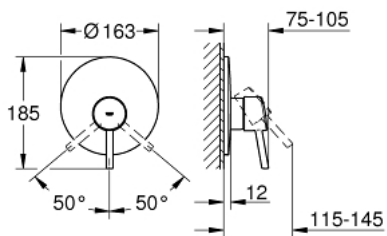

## 19 345 001 **CONCETTO SINGLE-LEVER SHOWER MIXER**

### PRODUCT DESCRIPTION

- Colour: chrome
- trim set for use with rough-in box 33 963 001, 33 964 001, 33 965 001
- without concealed body
- metal lever
- GROHE LongLife finish
- escutcheon and shaft sealing
- wall escutcheon
- covered fixing