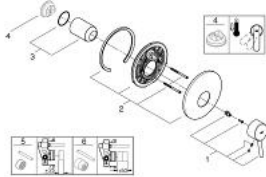

## 19 345 001 **CONCETTO SINGLE-LEVER SHOWER MIXER**

### PRODUCT DESCRIPTION

- Colour: chrome
- trim set for use with rough-in box 33 963 001, 33 964 001, 33 965 001
- without concealed body
- metal lever
- GROHE LongLife finish
- escutcheon and shaft sealing
- wall escutcheon
- covered fixing