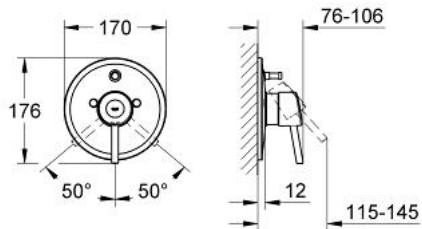

19 346 000 **CONCETTO SINGLE-LEVER BATH/SHOWER MIXER**

PRODUCT DESCRIPTION

- Colour: chrome

19 346 000 **CONCETTO SINGLE-LEVER BATH/SHOWER MIXER**

SPARE PARTS, June 2007 – now

- 1: Lever (Spare part-nr. 46595000)
- 2: Escutcheon (Spare part-nr. 46468000)
- 2.1: Set of screws (Spare part-nr. 46088000)
- 3: Shield (Spare part-nr. 06874000)
- 4: Diverter (Spare part-nr. 46737000)
- 5: Temperature limiter (Spare part-nr. 46375000)*
- 6: Extension set (Spare part-nr. 46191000)*
- 7: Extension set (Spare part-nr. 46343000)*