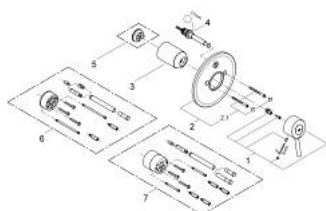

19 346 000 **CONCETTO SINGLE-LEVER BATH/SHOWER MIXER**

PRODUCT DESCRIPTION

- Colour: chrome

19 346 000 **CONCETTO SINGLE-LEVER BATH/SHOWER MIXER**

SPARE PARTS, June 2007 – now

- 1: Lever (Spare part-nr. 46595000)
- 2: Escutcheon (Spare part-nr. 46468000)
- 2.1: Set of screws (Spare part-nr. 46088000)
- 3: Shield (Spare part-nr. 06874000)
- 4: Diverter (Spare part-nr. 46737000)
- 5: Temperature limiter (Spare part-nr. 46375000)*
- 6: Extension set (Spare part-nr. 46191000)*
- 7: Extension set (Spare part-nr. 46343000)*