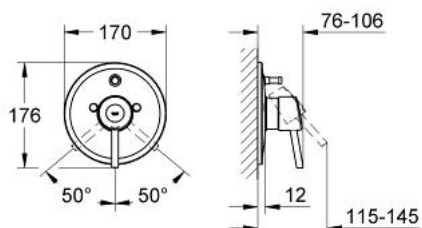

### PRODUCT DESCRIPTION

- Colour: chrome