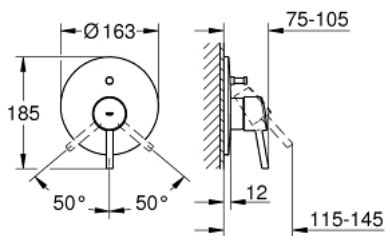

19 346 001 **CONCETTO SINGLE-LEVER BATH/SHOWER MIXER**

PRODUCT DESCRIPTION

- Colour: chrome
- trim set for use with rough-in box 33 963 001 or 33 965 001
- without concealed body
- metal lever
- GROHE LongLife finish
- automatic diverter: bath/shower
- escutcheon- and shaft-sealing
- wall escutcheon
- covered coupling

19 346 001 **CONCETTO SINGLE-LEVER BATH/SHOWER MIXER**

SPARE PARTS, December 2015 – now

- 1: Lever (Spare part-nr. 46723000)
- 2: Escutcheon (Spare part-nr. 46905000)
- 3: Shield (Spare part-nr. 06874000)
- 4: Diverter (Spare part-nr. 46737000)
- 5: Temperature limiter (Spare part-nr. 46375000)*
- 6: Extension set (Spare part-nr. 46191000)*
- 7: Extension set (Spare part-nr. 46343000)*