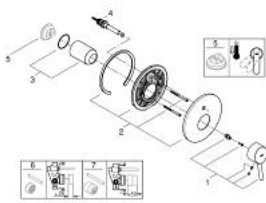

19 346 001 **CONCETTO SINGLE-LEVER BATH/SHOWER MIXER**

PRODUCT DESCRIPTION

- Colour: chrome
- trim set for use with rough-in box 33 963 001 or 33 965 001
- without concealed body
- metal lever
- GROHE LongLife finish
- automatic diverter: bath/shower
- escutcheon- and shaft-sealing
- wall escutcheon
- covered coupling

19 346 001 **CONCETTO SINGLE-LEVER BATH/SHOWER MIXER**

SPARE PARTS, December 2015 – now

- 1: Lever (Spare part-nr. 46723000)
- 2: Escutcheon (Spare part-nr. 46905000)
- 3: Shield (Spare part-nr. 06874000)
- 4: Diverter (Spare part-nr. 46737000)
- 5: Temperature limiter (Spare part-nr. 46375000)*
- 6: Extension set (Spare part-nr. 46191000)*
- 7: Extension set (Spare part-nr. 46343000)*