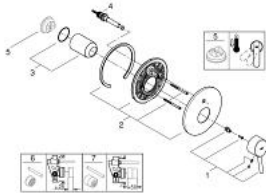

19 346 001 **CONCETTO SINGLE-LEVER BATH MIXER**

PRODUCT DESCRIPTION

- Colour: chrome
- trim set for use with rough-in box 33 963 001 or 33 965 001
- without concealed body
- metal lever
- GROHE LongLife finish
- automatic diverter: bath/shower
- escutcheon and shaft sealing
- wall escutcheon
- covered coupling

19 346 001 **CONCETTO SINGLE-LEVER BATH MIXER**

SPARE PARTS, 12月 2015 – now

- 1: Lever (Spare part-nr. 46723000)
- 2: Escutcheon (Spare part-nr. 46905000)
- 3: Cap (Spare part-nr. 06874000)
- 4: Diverter (Spare part-nr. 46737000)
- 5: Temperature limiter (Spare part-nr. 46375000)*
- 6: Extension set (Spare part-nr. 46191000)*
- 7: Extension set (Spare part-nr. 46343000)*