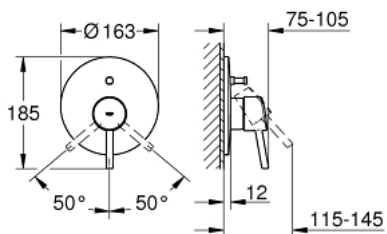

19 346 001 **CONCETTO SINGLE-LEVER BATH MIXER**

PRODUCT DESCRIPTION

- Colour: chrome
- trim set for use with rough-in box 33 963 001 or 33 965 001
- without concealed body
- metal lever
- GROHE LongLife finish
- automatic diverter: bath/shower
- escutcheon and shaft sealing
- wall escutcheon
- covered coupling

19 346 001 **CONCETTO SINGLE-LEVER BATH MIXER**

SPARE PARTS, 12月 2015 – now

- 1: Lever (Spare part-nr. 46723000)
- 2: Escutcheon (Spare part-nr. 46905000)
- 3: Cap (Spare part-nr. 06874000)
- 4: Diverter (Spare part-nr. 46737000)
- 5: Temperature limiter (Spare part-nr. 46375000)*
- 6: Extension set (Spare part-nr. 46191000)*
- 7: Extension set (Spare part-nr. 46343000)*