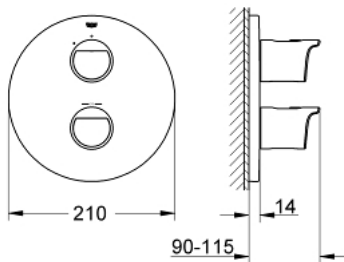

19 354 001 GROHTHERM 2000 THERMOSTAT SHOWER MIXER

PRODUCT DESCRIPTION

- Colour: chrome
- final installation set for
- GROHE Rapido T 35 500 000/35 050 000
- GROHE FastFixation escutcheon with covered shaft sealing and covered fixing
- GROHE LongLife finish
- GROHE Aqua Paddles, ergonomically shaped handles
- GROHE SafeStop - safety button at 38°C
- GROHE SafeStop Plus - optional temperature limiter at 43°C included
- volume handle with EcoButton (economy button with individually adjustable economy stop)
- ceramic headpart 1/2", 180°
- without concealed body

19 354 001 GROHTHERM 2000 THERMOSTAT SHOWER MIXER

SPARE PARTS, April 2014 – now

- 1: Handle (Spare part-nr. 47920000)
- 1.1: Cap (Spare part-nr. 4791900M)
- 2: Escutcheon (Spare part-nr. 47809000)
- 3: Temperature limiter (Spare part-nr. 10093000)
- 4: Ceramic headpart, 1/2" (Spare part-nr. 45346000)
- 4.1: O-ring $\varnothing 18.2 \times \varnothing 1.7$ (Spare part-nr. 0392400M)
- 5: Adapter 3/4" x 1/2" (Spare part-nr. 12702000)
- 6: Extension-set, 27,5 mm (Spare part-nr. 47780000)*