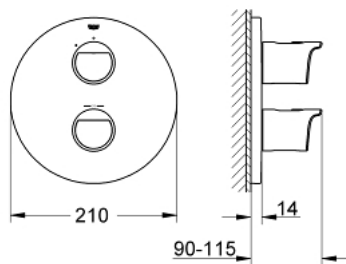

19 354 001 GROHTHERM 2000 THERMOSTAT SHOWER MIXER

PRODUCT DESCRIPTION

- Colour: chrome
- final installation set for
- GROHE Rapido T 35 500 000/35 050 000
- GROHE FastFixation escutcheon with covered shaft sealing and covered fixing
- GROHE LongLife finish
- GROHE Aqua Paddles, ergonomically shaped handles
- GROHE SafeStop - safety button at 38°C
- GROHE SafeStop Plus - optional temperature limiter at 43°C included
- volume handle with FlowControl Button (button with individually adjustable stop)
- ceramic headpart 1/2", 180°
- without concealed body

19 354 001 GROHTHERM 2000 THERMOSTAT SHOWER MIXER

SPARE PARTS, April 2014 – now

1: Handle (Spare part-nr. 47920000)

1.1: Cap (Spare part-nr. 4791900M)

2: Escutcheon (Spare part-nr. 47809000)

3: Temperature limiter (Spare part-nr. 10093000)

4: Ceramic headpart, 1/2" (Spare part-nr. 45346000)

4.1: O-ring $\varnothing 18.2 \times \varnothing 1.7$ (Spare part-nr. 0392400M)

5: Adapter 3/4" x 1/2" (Spare part-nr. 12702000)

6: Extension-set, 27,5 mm (Spare part-nr. 47780000)*