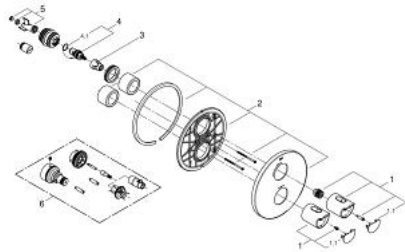

19 354 001 GROHTHERM 2000 THERMOSTAT SHOWER MIXER

PRODUCT DESCRIPTION

- Colour: chrome
- final installation set for
- GROHE Rapido T 35 500 000/35 050 000
- GROHE FastFixation escutcheon with covered shaft sealing and covered fixing
- GROHE LongLife finish
- GROHE Aqua Paddles, ergonomically shaped handles
- GROHE SafeStop - safety button at 38°C
- GROHE SafeStop Plus - optional temperature limiter at 43°C included
- volume handle with FlowControl Button (button with individually adjustable stop)
- ceramic headpart 1/2", 180°
- without concealed body

19 354 001 GROHTHERM 2000 THERMOSTAT SHOWER MIXER

SPARE PARTS, April 2014 – now

1: Handle (Spare part-nr. 47920000)

1.1: Cap (Spare part-nr. 4791900M)

2: Escutcheon (Spare part-nr. 47809000)

3: Temperature limiter (Spare part-nr. 10093000)

4: Ceramic headpart, 1/2" (Spare part-nr. 45346000)

4.1: O-ring $\varnothing 18.2 \times \varnothing 1.7$ (Spare part-nr. 0392400M)

5: Adapter 3/4" x 1/2" (Spare part-nr. 12702000)

6: Extension-set, 27,5 mm (Spare part-nr. 47780000)*