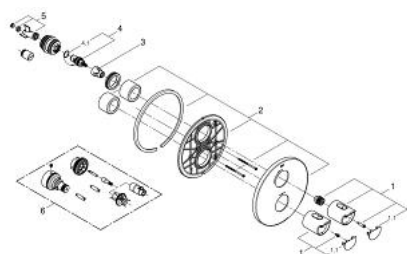

19 354 001 GROHTHERM 2000 THERMOSTAT SHOWER MIXER

PRODUCT DESCRIPTION

- Colour: chrome
- final installation set for
- GROHE Rapido T 35 500 000/35 050 000
- GROHE FastFixation escutcheon with covered shaft sealing and covered fixing
- GROHE LongLife finish
- GROHE Aqua Paddles, ergonomically shaped handles
- GROHE SafeStop - safety button at 38°C
- GROHE SafeStop Plus - optional temperature limiter at 43°C included
- volume handle with EcoButton (economy button with individually adjustable economy stop)
- ceramic headpart 1/2", 180°
- without concealed body

19 354 001 GROHTHERM 2000 THERMOSTAT SHOWER MIXER

SPARE PARTS, April 2014 – now

- 1: Handle (Spare part-nr. 47920000)
- 1.1: Cap (Spare part-nr. 4791900M)
- 2: Escutcheon (Spare part-nr. 47809000)
- 3: Temperature limiter (Spare part-nr. 10093000)
- 4: Ceramic headpart, 1/2" (Spare part-nr. 45346000)
- 4.1: O-ring $\varnothing 18.2 \times \varnothing 1.7$ (Spare part-nr. 0392400M)
- 5: Adapter 3/4" x 1/2" (Spare part-nr. 12702000)
- 6: Extension-set, 27,5 mm (Spare part-nr. 47780000)*