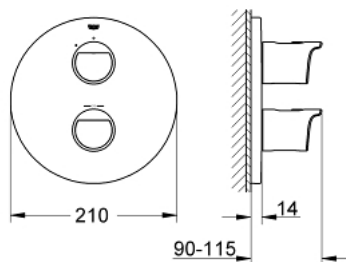

19 354 001 GROHTHERM 2000 THERMOSTATIC SHOWER MIXER

PRODUCT DESCRIPTION

- Colour: chrome
- set for final installation for
- GROHE Rapido T 35 500 000/35 050 000
- GROHE FastFixation escutcheon with covered shaft sealing and covered fixing
- GROHE LongLife finish
- GROHE Aqua Paddles, ergonomically shaped handles
- GROHE SafeStop safety button at 38°C
- GROHE SafeStop Plus optional temperature limiter at 43°C included
- volume handle with GROHE EcoButton (economy button with individually adjustable economy stop)
- Carbodur ceramic headpart 1/2", 180°
- without concealed body

19 354 001 GROHTHERM 2000 THERMOSTATIC SHOWER MIXER

SPARE PARTS, 4月 2014 – now

- 1: Handle (Spare part-nr. 47920000)
- 1.1: Cover cap (Spare part-nr. 4791900M)
- 2: Escutcheon (Spare part-nr. 47809000)
- 3: Stop (Spare part-nr. 10093000)
- 4: Ceramic headpart 1/2" (Spare part-nr. 45346000)
- 4.1: O-ring \varnothing 18.2 x \varnothing 1.7 (Spare part-nr. 0392400M)
- 5: Adapter (Spare part-nr. 12702000)
- 6: Extension set 27.5 mm (Spare part-nr. 47780000)*