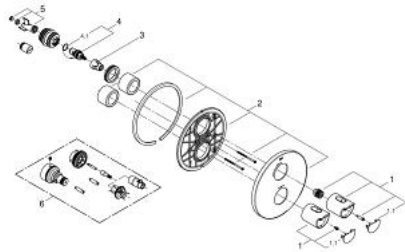

### PRODUCT DESCRIPTION

- Colour: chrome
- set for final installation for
- GROHE Rapido T 35 500 000/35 050 000
- GROHE FastFixation escutcheon with covered shaft sealing and covered fixing
- GROHE LongLife finish
- GROHE Aqua Paddles, ergonomically shaped handles
- GROHE SafeStop safety button at 38°C
- GROHE SafeStop Plus optional temperature limiter at 43°C included
- volume handle with FlowControl Button (button with individually adjustable stop)
- Carbodur ceramic headpart 1/2", 180°
- without concealed body