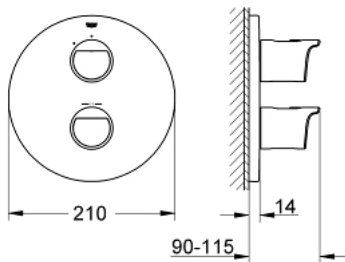

### PRODUCT DESCRIPTION

- Colour: chrome
- set for final installation for
- GROHE Rapido T 35 500 000/35 050 000
- GROHE FastFixation escutcheon with covered shaft sealing and covered fixing
- GROHE LongLife finish
- GROHE Aqua Paddles, ergonomically shaped handles
- GROHE SafeStop safety button at 38°C
- GROHE SafeStop Plus optional temperature limiter at 43°C included
- volume handle with FlowControl Button (button with individually adjustable stop)
- Carbodur ceramic headpart 1/2", 180°
- without concealed body

### SPARE PARTS, 4月 2014 – now

- 1: Handle (Spare part-nr. 47920000)
- 1.1: Cover cap (Spare part-nr. 4791900M)
- 2: Escutcheon (Spare part-nr. 47809000)
- 3: Stop (Spare part-nr. 10093000)
- 4: Ceramic headpart 1/2" (Spare part-nr. 45346000)
- 4.1: O-ring  $\varnothing 18.2 \times \varnothing 1.7$  (Spare part-nr. 0392400M)
- 5: Adapter (Spare part-nr. 12702000)
- 6: Extension set 27.5 mm (Spare part-nr. 47780000)\*