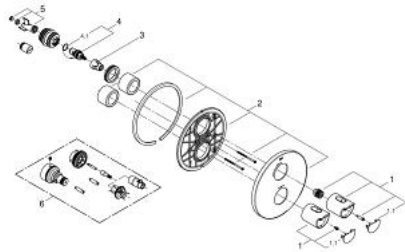

19 354 001 GROHTHERM 2000 THERMOSTATIC SHOWER MIXER

PRODUCT DESCRIPTION

- Colour: chrome
- set for final installation for
- GROHE Rapido T 35 500 000/35 050 000
- GROHE FastFixation escutcheon with covered shaft sealing and covered fixing
- GROHE LongLife finish
- GROHE Aqua Paddles, ergonomically shaped handles
- GROHE SafeStop safety button at 38°C
- GROHE SafeStop Plus optional temperature limiter at 43°C included
- volume handle with GROHE EcoButton (economy button with individually adjustable economy stop)
- Carbodur ceramic headpart 1/2", 180°
- without concealed body

19 354 001 GROHTHERM 2000 THERMOSTATIC SHOWER MIXER

SPARE PARTS, 4月 2014 – now

- 1: Handle (Spare part-nr. 47920000)
- 1.1: Cover cap (Spare part-nr. 4791900M)
- 2: Escutcheon (Spare part-nr. 47809000)
- 3: Stop (Spare part-nr. 10093000)
- 4: Ceramic headpart 1/2" (Spare part-nr. 45346000)
- 4.1: O-ring \varnothing 18.2 x \varnothing 1.7 (Spare part-nr. 0392400M)
- 5: Adapter (Spare part-nr. 12702000)
- 6: Extension set 27.5 mm (Spare part-nr. 47780000)*