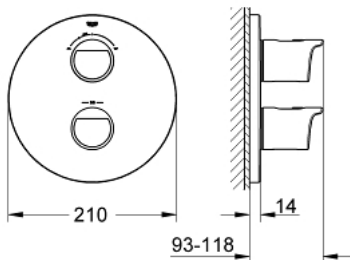

## 19 355 001 GROHTHERM 2000 THERMOSTAT WITH INTEGRATED 2-WAY DIVERTER FOR BATH OR SHOWER WITH MORE THAN ONE OUTLET

### PRODUCT DESCRIPTION

- Colour: chrome
- final installation set for
- 35 500 000
- GROHE FastFixation escutcheon with covered shaft sealing and covered fixing
- GROHE LongLife finish
- GROHE Aqua Paddles, ergonomically shaped handles
- GROHE SafeStop - safety button at 38°C
- GROHE SafeStop Plus - optional temperature limiter at 43°C included
- GROHE AquaDimmer with multiple function:
  - integrated GROHE EcoButton (economy button with economy stop for shower)
  - - flow control
  - - diverter: bath/shower
  - without concealed body

### SPARE PARTS, April 2014 – now

- 1: Handle (Spare part-nr. 47920000)
- 1.1: Cap (Spare part-nr. 4791900M)
- 2: Shut-off handle (Spare part-nr. 47921000)
- 2.1: Cap (Spare part-nr. 4791900M)
- 3: Escutcheon (Spare part-nr. 47810000)
- 4: Stop ring (Spare part-nr. 47922000)
- 5: Aquadimmer (Spare part-nr. 47364000)
- 6: Adapter 3/4" x 1/2" (Spare part-nr. 12701000)
- 7: Extension-set, 27,5 mm (Spare part-nr. 47781000)\*
- 8: Socket spanner (Spare part-nr. 19332000)\*