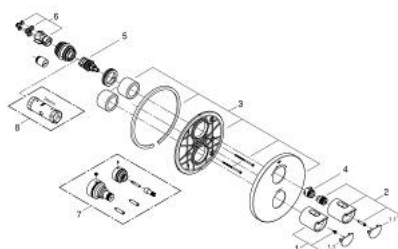

## 19 355 001 GROHTHERM 2000 THERMOSTAT WITH INTEGRATED 2-WAY DIVERTER FOR BATH OR SHOWER WITH MORE THAN ONE OUTLET

### PRODUCT DESCRIPTION

- Colour: chrome
- final installation set for
- 35 500 000
- GROHE FastFixation escutcheon with covered shaft sealing and covered fixing
- GROHE LongLife finish
- GROHE Aqua Paddles, ergonomically shaped handles
- GROHE SafeStop - safety button at 38°C
- GROHE SafeStop Plus - optional temperature limiter at 43°C included
- GROHE AquaDimmer with multiple function:
  - integrated GROHE EcoButton (economy button with economy stop for shower)
  - - flow control
  - - diverter: bath/shower
  - without concealed body

### SPARE PARTS, April 2014 – now

- 1: Handle (Spare part-nr. 47920000)
- 1.1: Cap (Spare part-nr. 4791900M)
- 2: Shut-off handle (Spare part-nr. 47921000)
- 2.1: Cap (Spare part-nr. 4791900M)
- 3: Escutcheon (Spare part-nr. 47810000)
- 4: Stop ring (Spare part-nr. 47922000)
- 5: Aquadimmer (Spare part-nr. 47364000)
- 6: Adapter 3/4" x 1/2" (Spare part-nr. 12701000)
- 7: Extension-set, 27,5 mm (Spare part-nr. 47781000)\*
- 8: Socket spanner (Spare part-nr. 19332000)\*