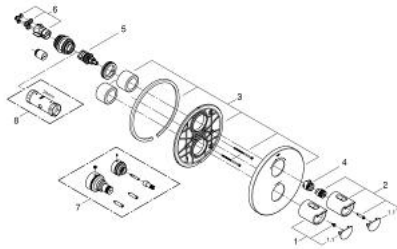

19 355 001 GROHTHERM 2000 THERMOSTAT WITH INTEGRATED 2-WAY DIVERTER FOR BATH OR SHOWER WITH MORE THAN ONE OUTLET

PRODUCT DESCRIPTION

- Colour: chrome
- set for final installation for
- GROHE Rapido T 35 500 000
- GROHE FastFixation escutcheon with covered shaft sealing and covered fixing
- GROHE LongLife finish
- GROHE Aqua Paddles, ergonomically shaped handles
- GROHE SafeStop safety button at 38°C
- GROHE SafeStop Plus optional temperature limiter at 43°C included
- GROHE AquaDimmer with multiple function:
- integrated GROHE EcoButton (economy button with economy stop for shower)
- flow control
- diverter: bath/shower
- without concealed body

19 355 001 GROHTHERM 2000 THERMOSTAT WITH INTEGRATED 2-WAY DIVERTER FOR BATH OR SHOWER WITH MORE THAN ONE OUTLET

SPARE PARTS, 4月 2014 – now

- 1: Handle (Spare part-nr. 47920000)
 - 1.1: Cover cap (Spare part-nr. 4791900M)
 - 2: Shut-off handle (Spare part-nr. 47921000)
 - 2.1: Cover cap (Spare part-nr. 4791900M)
 - 3: Escutcheon (Spare part-nr. 47810000)
 - 4: Stop ring (Spare part-nr. 47922000)
 - 5: Aquadimmer (Spare part-nr. 47364000)
 - 6: Adapter (Spare part-nr. 12701000)
 - 7: Extension set 27.5 mm (Spare part-nr. 47781000)*
 - 8: Socket spanner (Spare part-nr. 19332000)*
- * Optional accessories