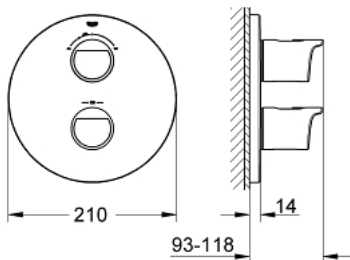

19 355 001 GROHTHERM 2000 THERMOSTAT WITH INTEGRATED 2-WAY DIVERTER FOR BATH OR SHOWER WITH MORE THAN ONE OUTLET

PRODUCT DESCRIPTION

- Colour: chrome
- set for final installation for
- GROHE Rapido T 35 500 000
- GROHE FastFixation escutcheon with covered shaft sealing and covered fixing
- GROHE LongLife finish
- GROHE Aqua Paddles, ergonomically shaped handles
- GROHE SafeStop safety button at 38°C
- GROHE SafeStop Plus optional temperature limiter at 43°C included
- GROHE AquaDimmer with multiple function:
- integrated GROHE EcoButton (economy button with economy stop for shower)
- flow control
- diverter: bath/shower
- without concealed body

19 355 001 GROHTHERM 2000 THERMOSTAT WITH INTEGRATED 2-WAY DIVERTER FOR BATH OR SHOWER WITH MORE THAN ONE OUTLET

SPARE PARTS, 4月 2014 – now

- 1: Handle (Spare part-nr. 47920000)
 - 1.1: Cover cap (Spare part-nr. 4791900M)
 - 2: Shut-off handle (Spare part-nr. 47921000)
 - 2.1: Cover cap (Spare part-nr. 4791900M)
 - 3: Escutcheon (Spare part-nr. 47810000)
 - 4: Stop ring (Spare part-nr. 47922000)
 - 5: Aquadimmer (Spare part-nr. 47364000)
 - 6: Adapter (Spare part-nr. 12701000)
 - 7: Extension set 27.5 mm (Spare part-nr. 47781000)*
 - 8: Socket spanner (Spare part-nr. 19332000)*
- * Optional accessories