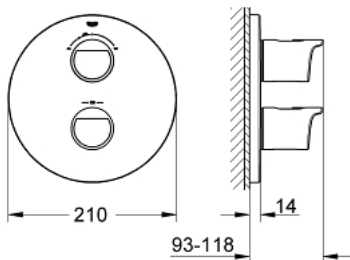

19 355 001 GROHTHERM 2000 THERMOSTAT WITH INTEGRATED 2-WAY DIVERTER FOR BATH OR SHOWER WITH MORE THAN ONE OUTLET

PRODUCT DESCRIPTION

- Colour: chrome
- set for final installation for
- GROHE Rapido T 35 500 000
- GROHE FastFixation escutcheon with covered shaft sealing and covered fixing
- GROHE LongLife finish
- GROHE Aqua Paddles, ergonomically shaped handles
- GROHE SafeStop safety button at 38°C
- GROHE SafeStop Plus optional temperature limiter at 43°C included
- GROHE AquaDimmer with multiple function:
- FlowControl Button, one-button switch for full water flow to the shower
- flow control
- diverter: bath/shower
- without concealed body

19 355 001 GROHTHERM 2000 THERMOSTAT WITH INTEGRATED 2-WAY DIVERTER FOR BATH OR SHOWER WITH MORE THAN ONE OUTLET

SPARE PARTS, 4月 2014 – now

- 1: Handle (Spare part-nr. 47920000)
 - 1.1: Cover cap (Spare part-nr. 4791900M)
 - 2: Shut-off handle (Spare part-nr. 47921000)
 - 2.1: Cover cap (Spare part-nr. 4791900M)
 - 3: Escutcheon (Spare part-nr. 47810000)
 - 4: Stop ring (Spare part-nr. 47922000)
 - 5: Aquadimmer (Spare part-nr. 47364000)
 - 6: Adapter (Spare part-nr. 12701000)
 - 7: Extension set 27.5 mm (Spare part-nr. 47781000)*
 - 8: Socket spanner (Spare part-nr. 19332000)*
- * Optional accessories