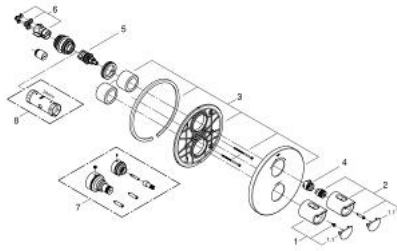

19 355 001 GROHTHERM 2000 THERMOSTAT WITH INTEGRATED 2-WAY DIVERTER FOR BATH OR SHOWER WITH MORE THAN ONE OUTLET

PRODUCT DESCRIPTION

- Colour: chrome
- set for final installation for
- GROHE Rapido T 35 500 000
- GROHE FastFixation escutcheon with covered shaft sealing and covered fixing
- GROHE LongLife finish
- GROHE Aqua Paddles, ergonomically shaped handles
- GROHE SafeStop safety button at 38°C
- GROHE SafeStop Plus optional temperature limiter at 43°C included
- GROHE AquaDimmer with multiple function:
- FlowControl Button, one-button switch for full water flow to the shower
- flow control
- diverter: bath/shower
- without concealed body

19 355 001 GROHTHERM 2000 THERMOSTAT WITH INTEGRATED 2-WAY DIVERTER FOR BATH OR SHOWER WITH MORE THAN ONE OUTLET

SPARE PARTS, 4月 2014 – now

- 1: Handle (Spare part-nr. 47920000)
 - 1.1: Cover cap (Spare part-nr. 4791900M)
 - 2: Shut-off handle (Spare part-nr. 47921000)
 - 2.1: Cover cap (Spare part-nr. 4791900M)
 - 3: Escutcheon (Spare part-nr. 47810000)
 - 4: Stop ring (Spare part-nr. 47922000)
 - 5: Aquadimmer (Spare part-nr. 47364000)
 - 6: Adapter (Spare part-nr. 12701000)
 - 7: Extension set 27.5 mm (Spare part-nr. 47781000)*
 - 8: Socket spanner (Spare part-nr. 19332000)*
- * Optional accessories