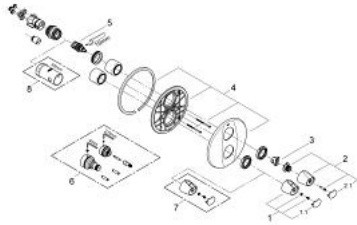

19 358 000 GROHTHERM 3000 THERMOSTAT WITH INTEGRATED 2-WAY DIVERTER FOR BATH OR SHOWER WITH MORE THAN ONE OUTLET

PRODUCT DESCRIPTION

- Colour: chrome
- final installation set for
- 35 500 000
- without concealed body
- GROHE LongLife finish
- GROHE SafeStop - safety button at 38°C
- Aquadimmer with multiple function
- - shut off and flow control
- Diverter for 2 outlets
- escutcheon- and shaft-sealing
- wall escutcheon
- covered fixing

19 358 000 GROHTHERM 3000 THERMOSTAT WITH INTEGRATED 2-WAY DIVERTER FOR BATH OR SHOWER WITH MORE THAN ONE OUTLET

SPARE PARTS, November 2005 – now

- 1: Scale handle (Spare part-nr. 47755000)
- 1.1: Cap (Spare part-nr. 1008200M)
- 2: Handle for shut-off valve (Spare part-nr. 47756000)
- 2.1: Cap (Spare part-nr. 1008200M)
- 3: Stop ring (Spare part-nr. 10089000)
- 4: Escutcheon (Spare part-nr. 47758000)
- 5: Aquadimmer (Spare part-nr. 47364000)
- 6: Extension-set, 27,5 mm (Spare part-nr. 47781000)*
- 7: Scale handle (Spare part-nr. 47757000)*
- 8: Socket spanner (Spare part-nr. 19332000)*