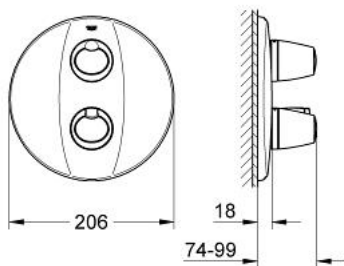

19 358 000 GROHTHERM 3000 THERMOSTAT WITH INTEGRATED 2-WAY DIVERTER FOR BATH OR SHOWER WITH MORE THAN ONE OUTLET

PRODUCT DESCRIPTION

- Colour: chrome
- final installation set for
- 35 500 000
- without concealed body
- GROHE LongLife finish
- GROHE SafeStop - safety button at 38°C
- Aquadimmer with multiple function
- - shut off and flow control
- Diverter for 2 outlets
- escutcheon- and shaft-sealing
- wall escutcheon
- covered fixing

19 358 000 GROHTHERM 3000 THERMOSTAT WITH INTEGRATED 2-WAY DIVERTER FOR BATH OR SHOWER WITH MORE THAN ONE OUTLET

SPARE PARTS, November 2005 – now

- 1: Scale handle (Spare part-nr. 47755000)
- 1.1: Cap (Spare part-nr. 1008200M)
- 2: Handle for shut-off valve (Spare part-nr. 47756000)
- 2.1: Cap (Spare part-nr. 1008200M)
- 3: Stop ring (Spare part-nr. 10089000)
- 4: Escutcheon (Spare part-nr. 47758000)
- 5: Aquadimmer (Spare part-nr. 47364000)
- 6: Extension-set, 27,5 mm (Spare part-nr. 47781000)*
- 7: Scale handle (Spare part-nr. 47757000)*
- 8: Socket spanner (Spare part-nr. 19332000)*