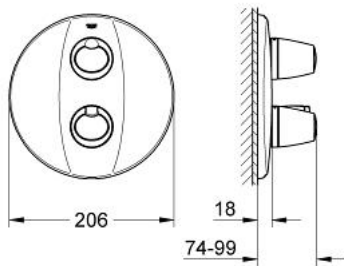

19 358 000 GROHTHERM 3000 THERMOSTAT WITH INTEGRATED 2-WAY DIVERTER FOR BATH OR SHOWER WITH MORE THAN ONE OUTLET

PRODUCT DESCRIPTION

- Colour: chrome
- set for final installation for
- GROHE Rapido T 35 500 000
- without concealed body
- GROHE LongLife finish
- GROHE SafeStop safety button at 38°C
- Aquadimmer with multiple function
- shut off and flow control
- diverter for 2 outlets
- escutcheon and shaft sealing
- wall escutcheon
- covered fixing

19 358 000 GROHTHERM 3000 THERMOSTAT WITH INTEGRATED 2-WAY DIVERTER FOR BATH OR SHOWER WITH MORE THAN ONE OUTLET

SPARE PARTS, 11月 2005 – now

1: Temperature scale handle (Spare part-nr. 47755000)

1.1: Cover cap (Spare part-nr. 1008200M)

6: Extension set 27.5 mm (Spare part-nr. 47781000)*

7: Temperature scale handle (Spare part-nr. 47757000)*

8: Socket spanner (Spare part-nr. 19332000)*

* Optional accessories