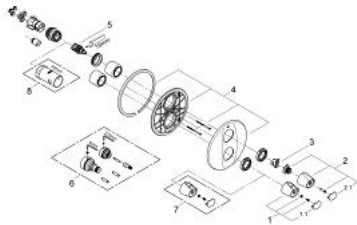

19 358 000 GROHTHERM 3000 THERMOSTAT WITH INTEGRATED 2-WAY DIVERTER FOR BATH OR SHOWER WITH MORE THAN ONE OUTLET

PRODUCT DESCRIPTION

- Colour: chrome
- set for final installation for
- GROHE Rapido T 35 500 000
- without concealed body
- GROHE LongLife finish
- GROHE SafeStop safety button at 38°C
- Aquadimmer with multiple function
- shut off and flow control
- diverter for 2 outlets
- escutcheon and shaft sealing
- wall escutcheon
- covered fixing

19 358 000 GROHTHERM 3000 THERMOSTAT WITH INTEGRATED 2-WAY DIVERTER FOR BATH OR SHOWER WITH MORE THAN ONE OUTLET

SPARE PARTS, 11月 2005 – now

1: Temperature scale handle (Spare part-nr. 47755000)

1.1: Cover cap (Spare part-nr. 1008200M)

2: Handle for shut-off valve (Spare part-nr. 47756000)

2.1: Cover cap (Spare part-nr. 1008200M)

3: Stop ring (Spare part-nr. 10089000)

4: Escutcheon (Spare part-nr. 47758000)

5: Aquadimmer (Spare part-nr. 47364000)

6: Extension set 27.5 mm (Spare part-nr. 47781000)*

7: Temperature scale handle (Spare part-nr. 47757000)*

8: Socket spanner (Spare part-nr. 19332000)*

* Optional accessories