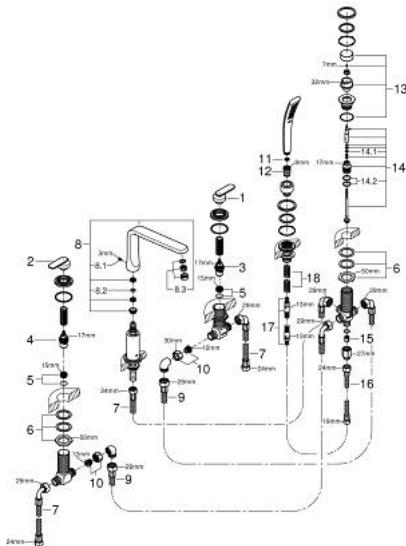

19 362 000 VERIS 5-HOLE BATH/SHOWER COMBINATION

SPARE PARTS, August 2008 – now

- 1: Handle (Spare part-nr. 48015000)
- 2: Handle (Spare part-nr. 48016000)
- 3: Ceramic headpart 3/4", 180° (Spare part-nr. 45887000)
- 4: Ceramic headpart 3/4", 180° (Spare part-nr. 45888000)
- 5: Seat 3/4" (Spare part-nr. 45345000)
- 6: Repl.kit f.shank fastening 3/4" (Spare part-nr. 45444000)
- 7: Tube (Spare part-nr. 48018000)
- 8: Spout (Spare part-nr. 13250000)
- 8.1: Set of screws (Spare part-nr. 46670000)
- 8.2: Sealing washer (Spare part-nr. 0128500M)
- 8.3: Mousseur (Spare part-nr. 13922000)
- 9: Tube (Spare part-nr. 48019000)
- 10: Screw joint (Spare part-nr. 45044000)
- 11: Dirt strainer (Spare part-nr. 0700200M)
- 12: Cone nut (Spare part-nr. 08864000)
- 13: Diverter knob (Spare part-nr. 45997000)
- 14: Diverter (Spare part-nr. 45443000)
- 14.1: O-ring $\varnothing 6 \times \varnothing 2$ (Spare part-nr. 0128300M)
- 14.2: Seat washer (Spare part-nr. 0120500M)
- 15: Non-return valve (Spare part-nr. 08565000)
- 16: Tube (Spare part-nr. 07300000)
- 17: Metal hose (Spare part-nr. 28146000)
- 18: Compression spring (Spare part-nr. 00869000)