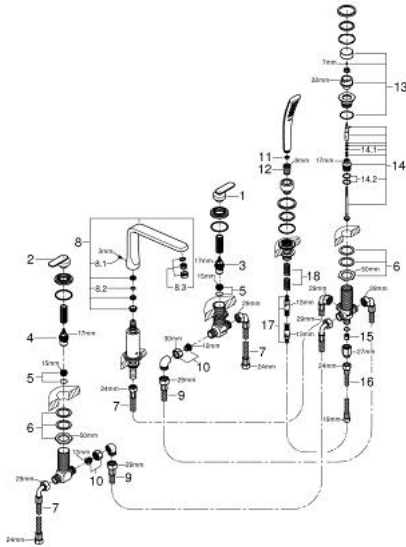

## 19 362 000 VERIS FIVE-HOLE BATH COMBINATION

### PRODUCT DESCRIPTION

- Colour: chrome
- GROHE LongLife finish
- consisting of:
- ceramic headparts 1/2", 90°
- pre-assembled spout fixing
- bath inlet with mousseur
- diverter bath/shower
- Veris Stick hand shower 27 184
- metal shower hose 2000 mm
- mounting plate
- flexible connection hoses
- connection for shower hose
- protected against backflow
- can be used with baseframe 29 037 000 (please order separately)
- min. recommended pressure 1.0 bar

### SPARE PARTS, 8月 2008 – now

- 1: Handle (Spare part-nr. 48015000)
- 2: Handle (Spare part-nr. 48016000)
- 3: Ceramic headpart 3/4" (Spare part-nr. 45887000)
- 4: Ceramic headpart 3/4" (Spare part-nr. 45888000)
- 5: Valve seat 3/4" (Spare part-nr. 45345000)
- 6: Replacement kit for shank fastening (Spare part-nr. 45444000)
- 7: Connecting hose (Spare part-nr. 48018000)
- 8: Spout (Spare part-nr. 13250000)
- 8.1: Set of screws (Spare part-nr. 46670000)
- 8.2: Sealing washer (Spare part-nr. 0128500M)
- 8.3: Mousseur (Spare part-nr. 13922000)
- 9: Connecting hose (Spare part-nr. 48019000)
- 10: Screw connection 1/2" (Spare part-nr. 45044000)
- 11: Dirt strainer (Spare part-nr. 0700200M)
- 12: Cone nut (Spare part-nr. 08864000)
- 13: Diverter knob (Spare part-nr. 45997000)
- 14: Diverter (Spare part-nr. 45443000)
- 14.1: Sealing washer  $\varnothing 6 \times \varnothing 2$  (Spare part-nr. 0128300M)
- 14.2: Sealing washer (Spare part-nr. 0120500M)
- 15: Non-return valve (Spare part-nr. 08565000)
- 16: Connecting hose (Spare part-nr. 07300000)
- 17: Metal shower hose (Spare part-nr. 28146000)
- 18: Compression spring (Spare part-nr. 00869000)