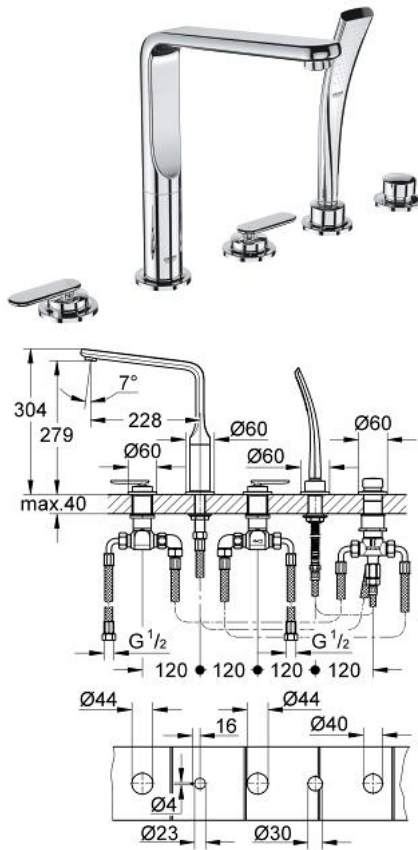

## 19 362 000 VERIS FIVE-HOLE BATH COMBINATION

### PRODUCT DESCRIPTION

- Colour: chrome
- GROHE LongLife finish
- consisting of:
- ceramic headparts 1/2", 90°
- pre-assembled spout fixing
- bath inlet with mousseur
- diverter bath/shower
- Veris Stick hand shower 27 184
- metal shower hose 2000 mm
- mounting plate
- flexible connection hoses
- connection for shower hose
- protected against backflow
- can be used with baseframe 29 037 000 (please order separately)
- min. recommended pressure 1.0 bar

### SPARE PARTS, 8月 2008 – now

- 1: Handle (Spare part-nr. 48015000)
- 2: Handle (Spare part-nr. 48016000)
- 3: Ceramic headpart 3/4" (Spare part-nr. 45887000)
- 4: Ceramic headpart 3/4" (Spare part-nr. 45888000)
- 5: Valve seat 3/4" (Spare part-nr. 45345000)
- 6: Replacement kit for shank fastening (Spare part-nr. 45444000)
- 7: Connecting hose (Spare part-nr. 48018000)
- 8: Spout (Spare part-nr. 13250000)
- 8.1: Set of screws (Spare part-nr. 46670000)
- 8.2: Sealing washer (Spare part-nr. 0128500M)
- 8.3: Mousseur (Spare part-nr. 13922000)
- 9: Connecting hose (Spare part-nr. 48019000)
- 10: Screw connection 1/2" (Spare part-nr. 45044000)
- 11: Dirt strainer (Spare part-nr. 0700200M)
- 12: Cone nut (Spare part-nr. 08864000)
- 13: Diverter knob (Spare part-nr. 45997000)
- 14: Diverter (Spare part-nr. 45443000)
- 14.1: Sealing washer  $\varnothing 6 \times \varnothing 2$  (Spare part-nr. 0128300M)
- 14.2: Sealing washer (Spare part-nr. 0120500M)
- 15: Non-return valve (Spare part-nr. 08565000)
- 16: Connecting hose (Spare part-nr. 07300000)
- 17: Metal shower hose (Spare part-nr. 28146000)
- 18: Compression spring (Spare part-nr. 00869000)