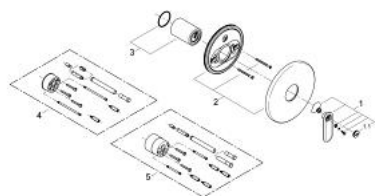

## 19 367 000 VERIS SINGLE-LEVER SHOWER MIXER

### PRODUCT DESCRIPTION

- Colour: chrome
- final installation set for 35 501 000
- without concealed body
- GROHE LongLife finish
- escutcheon- and shaft-sealing
- metal escutcheon
- covered coupling

### SPARE PARTS, June 2010 – now

1: Lever (Spare part-nr. 46667000)

1.1: Cap (Spare part-nr. 46672000)

2: Escutcheon (Spare part-nr. 46587000)

3: Shield (Spare part-nr. 46668000)

4: Extension set (Spare part-nr. 46191000)\*