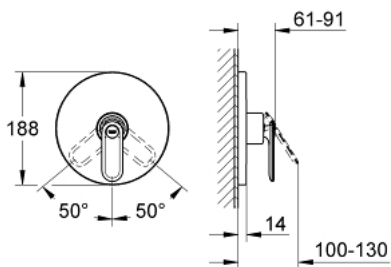

### PRODUCT DESCRIPTION

- Colour: chrome
- final installation set for 35 501 000
- without concealed body
- GROHE LongLife finish
- escutcheon- and shaft-sealing
- metal escutcheon
- covered coupling