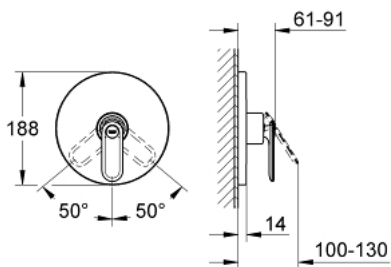

19 367 000 VERIS SINGLE-LEVER SHOWER MIXER

PRODUCT DESCRIPTION

- Colour: chrome
- set for final installation for
- 33 961 000, 33 962 000, 33 963 000, 33 964 000, 33 965 000, 33 966 000, 35 501 000
- without concealed body
- GROHE LongLife finish
- escutcheon and shaft sealing
- metal escutcheon
- covered coupling

19 367 000 VERIS SINGLE-LEVER SHOWER MIXER

SPARE PARTS, 6月 2010 – now

1: Lever (Spare part-nr. 46667000)

1.1: Cover cap (Spare part-nr. 46672000)

2: Escutcheon (Spare part-nr. 46587000)

3: Cap (Spare part-nr. 46668000)