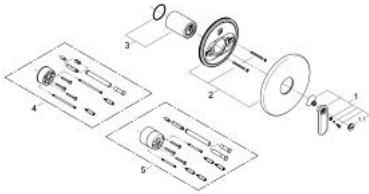

19 367 000 VERIS SINGLE-LEVER SHOWER MIXER

PRODUCT DESCRIPTION

- Colour: chrome
- set for final installation for
- 33 961 000, 33 962 000, 33 963 000, 33 964 000, 33 965 000, 33 966 000, 35 501 000
- without concealed body
- GROHE LongLife finish
- escutcheon and shaft sealing
- metal escutcheon
- covered coupling

19 367 000 VERIS SINGLE-LEVER SHOWER MIXER

SPARE PARTS, 6月 2010 – now

1: Lever (Spare part-nr. 46667000)

1.1: Cover cap (Spare part-nr. 46672000)

2: Escutcheon (Spare part-nr. 46587000)

3: Cap (Spare part-nr. 46668000)