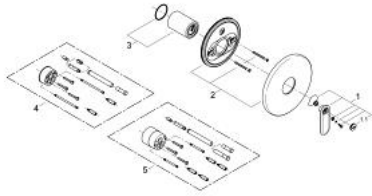

19 367 KS0 VERIS SINGLE-LEVER SHOWER MIXER

SPARE PARTS, June 2009 – now

1: Lever (Spare part-nr. 46667KS0)

1.1: Cap (Spare part-nr. 46672KS0)

2: Escutcheon (Spare part-nr. 46587KS0)

3: Shield (Spare part-nr. 46668KS0)

4: Extension set 1/2\", 25 (Spare part-nr. 46191KS0)*

5: Extension set (Spare part-nr. 46343KS0)*

* Optional accessories