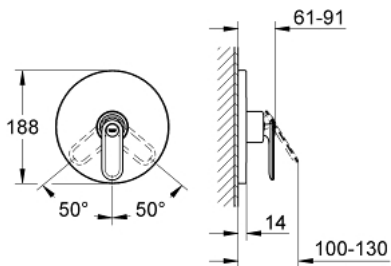

## 19 367 KS0 VERIS SINGLE-LEVER SHOWER MIXER

### PRODUCT DESCRIPTION

- Colour: velvet black
- final installation set for
  - 35 501 000
  - 33 964 000
- without concealed body
- GROHE LongLife finish
- escutcheon- and shaft-sealing
- metal escutcheon
- covered coupling
- \*\* KS0 and LS0 can be ordered (minimum quantity 100 pcs). Delivery time minimum 12 weeks.