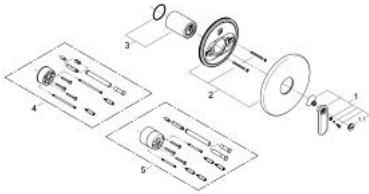

19 367 KS0 VERIS SINGLE-LEVER SHOWER MIXER

PRODUCT DESCRIPTION

- Colour: velvet black
- set for final installation for
- 35 501 000
- 33 964 000
- without concealed body
- GROHE LongLife finish
- escutcheon and shaft sealing
- metal escutcheon
- covered coupling
- ** KS0 and LS0 can be ordered (minimum quantity 100 pcs). Delivery time minimum 12 weeks.

19 367 KS0 VERIS SINGLE-LEVER SHOWER MIXER

SPARE PARTS, 6月 2009 – now

1: Lever (Spare part-nr. 46667KS0)

1.1: Cover cap (Spare part-nr. 46672KS0)

2: Escutcheon (Spare part-nr. 46587KS0)

3: Cap (Spare part-nr. 46668KS0)

4: Extension set 1/2", 25 mm (Spare part-nr. 46191KS0)*

5: Extension set (Spare part-nr. 46343KS0)*

* Optional accessories