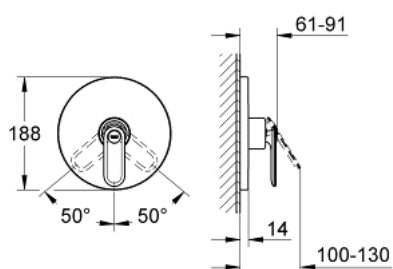

19 367 KS0 VERIS SINGLE-LEVER SHOWER MIXER

PRODUCT DESCRIPTION

- Colour: velvet black
- set for final installation for
- 35 501 000
- 33 964 000
- without concealed body
- GROHE LongLife finish
- escutcheon and shaft sealing
- metal escutcheon
- covered coupling
- ** KS0 and LS0 can be ordered (minimum quantity 100 pcs). Delivery time minimum 12 weeks.

19 367 KS0 VERIS SINGLE-LEVER SHOWER MIXER

SPARE PARTS, 6月 2009 – now

1: Lever (Spare part-nr. 46667KS0)

1.1: Cover cap (Spare part-nr. 46672KS0)

2: Escutcheon (Spare part-nr. 46587KS0)

3: Cap (Spare part-nr. 46668KS0)

4: Extension set 1/2", 25 mm (Spare part-nr. 46191KS0)*

5: Extension set (Spare part-nr. 46343KS0)*

* Optional accessories