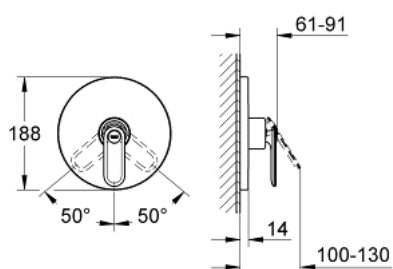

19 367 LS0 VERIS SINGLE-LEVER SHOWER MIXER

PRODUCT DESCRIPTION

- Colour: moon white
- final installation set for
 - 35 501 000
 - 33 964 000
- without concealed body
- GROHE LongLife finish
- escutcheon- and shaft-sealing
- metal escutcheon
- covered coupling
- ** KS0 and LS0 can be ordered (minimum quantity 100 pcs). Delivery time minimum 12 weeks.

19 367 LS0 VERIS SINGLE-LEVER SHOWER MIXER

SPARE PARTS, June 2009 – now

1: Lever (Spare part-nr. 46667LS0)

1.1: Cap (Spare part-nr. 46672LS0)

2: Escutcheon (Spare part-nr. 46587LS0)

3: Shield (Spare part-nr. 46668LS0)

4: Extension set 1/2\", 25 (Spare part-nr. 46191LS0)*

5: Extension set (Spare part-nr. 46343LS0)*

* Optional accessories