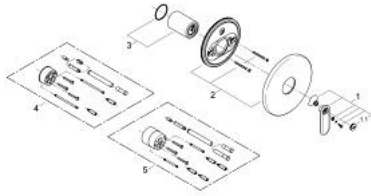

19 367 LS0 VERIS SINGLE-LEVER SHOWER MIXER

PRODUCT DESCRIPTION

- Colour: moon white
- final installation set for
 - 35 501 000
 - 33 964 000
- without concealed body
- GROHE LongLife finish
- escutcheon- and shaft-sealing
- metal escutcheon
- covered coupling
- ** KS0 and LS0 can be ordered (minimum quantity 100 pcs). Delivery time minimum 12 weeks.

19 367 LS0 VERIS SINGLE-LEVER SHOWER MIXER

SPARE PARTS, June 2009 – now

1: Lever (Spare part-nr. 46667LS0)

1.1: Cap (Spare part-nr. 46672LS0)

2: Escutcheon (Spare part-nr. 46587LS0)

3: Shield (Spare part-nr. 46668LS0)