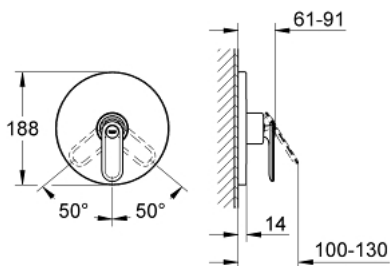

## 19 367 LS0 VERIS SINGLE-LEVER SHOWER MIXER

### PRODUCT DESCRIPTION

- Colour: moon white
- set for final installation for
- 35 501 000
- 33 964 000
- without concealed body
- GROHE LongLife finish
- escutcheon and shaft sealing
- metal escutcheon
- covered coupling
- \*\* KSO and LS0 can be ordered (minimum quantity 100 pcs). Delivery time minimum 12 weeks.