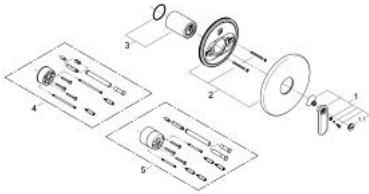

19 367 LS0 VERIS SINGLE-LEVER SHOWER MIXER

SPARE PARTS, 6月 2009 – now

1: Lever (Spare part-nr. 46667LS0)

1.1: Cover cap (Spare part-nr. 46672LS0)

2: Escutcheon (Spare part-nr. 46587LS0)

3: Cap (Spare part-nr. 46668LS0)

4: Extension set 1/2", 25 mm (Spare part-nr. 46191LS0)*

5: Extension set (Spare part-nr. 46343LS0)*

* Optional accessories