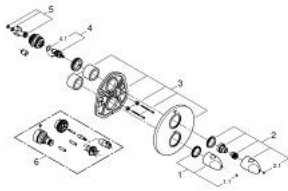

### PRODUCT DESCRIPTION

- Colour: chrome
- final installation set for
- GROHE Rapido T 35 500 000/35 050 000
- without concealed body
- GROHE LongLife finish
- GROHE SafeStop Plus - optional temperature limiter at 43°C included
- volume handle with EcoButton (economy button with individually adjustable economy stop)
- ceramic headparts 1/2", 180°
- GROHE FastFixation escutcheon with covered shaft sealing and covered fixing
- metal escutcheon
- metal handles

### SPARE PARTS, April 2014 – now

- 1: Scale handle, metallic (Spare part-nr. 47729000)
  - 1.1: Cap (Spare part-nr. 4781800M)
  - 2: Shut-off handle economy button (Spare part-nr. 47813000)
  - 2.1: Cap (Spare part-nr. 4781800M)
  - 3: Escutcheon (Spare part-nr. 47817000)
  - 4: Ceramic headpart, 1/2" (Spare part-nr. 45346000)
  - 4.1: O-ring  $\varnothing 18.2 \times \varnothing 1.7$  (Spare part-nr. 0392400M)
  - 5: Adapter 3/4" x 1/2" (Spare part-nr. 12702000)
  - 6: Extension-set, 27,5 mm (Spare part-nr. 47780000)\*
- \* Optional accessories