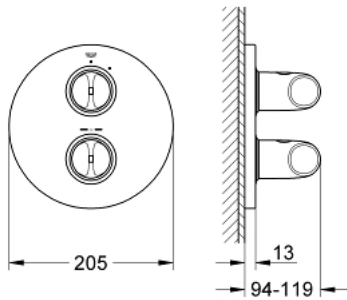

### PRODUCT DESCRIPTION

- Colour: chrome
- final installation set for
- GROHE Rapido T 35 500 000/35 050 000
- without concealed body
- GROHE LongLife finish
- GROHE SafeStop Plus - optional temperature limiter at 43°C included
- volume handle with EcoButton (economy button with individually adjustable economy stop)
- ceramic headparts 1/2", 180°
- GROHE FastFixation escutcheon with covered shaft sealing and covered fixing
- metal escutcheon
- metal handles

### SPARE PARTS, April 2014 – now

- 1: Scale handle, metallic (Spare part-nr. 47729000)
  - 1.1: Cap (Spare part-nr. 4781800M)
  - 2: Shut-off handle economy button (Spare part-nr. 47813000)
  - 2.1: Cap (Spare part-nr. 4781800M)
  - 3: Escutcheon (Spare part-nr. 47817000)
  - 4: Ceramic headpart, 1/2" (Spare part-nr. 45346000)
  - 4.1: O-ring  $\varnothing 18.2 \times \varnothing 1.7$  (Spare part-nr. 0392400M)
  - 5: Adapter 3/4" x 1/2" (Spare part-nr. 12702000)
  - 6: Extension-set, 27,5 mm (Spare part-nr. 47780000)\*
- \* Optional accessories