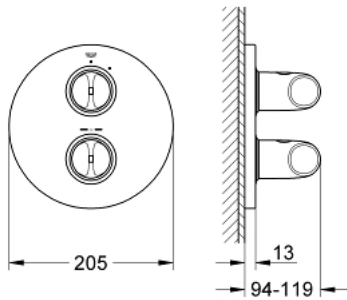

19 369 000 VERIS THERMOSTAT SHOWER MIXER

PRODUCT DESCRIPTION

- Colour: chrome
- final installation set for
- GROHE Rapido T 35 500 000/35 050 000
- without concealed body
- GROHE LongLife finish
- GROHE SafeStop Plus - optional temperature limiter at 43°C included
- volume handle with FlowControl Button (button with individually adjustable stop)
- ceramic headparts 1/2", 180°
- GROHE FastFixation escutcheon with covered shaft sealing and covered fixing
- metal escutcheon
- metal handles

19 369 000 VERIS THERMOSTAT SHOWER MIXER

SPARE PARTS, April 2014 – now

- 1: Scale handle, metallic (Spare part-nr. 47729000)
 - 1.1: Cap (Spare part-nr. 4781800M)
 - 2: Shut-off handle economy button (Spare part-nr. 47813000)
 - 2.1: Cap (Spare part-nr. 4781800M)
 - 3: Escutcheon (Spare part-nr. 47817000)
 - 4: Ceramic headpart, 1/2" (Spare part-nr. 45346000)
 - 4.1: O-ring $\varnothing 18.2 \times \varnothing 1.7$ (Spare part-nr. 0392400M)
 - 5: Adapter 3/4" x 1/2" (Spare part-nr. 12702000)
 - 6: Extension-set, 27,5 mm (Spare part-nr. 47780000)*
- * Optional accessories