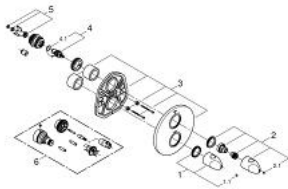

19 369 000 VERIS THERMOSTAT SHOWER MIXER

PRODUCT DESCRIPTION

- Colour: chrome
- final installation set for
- GROHE Rapido T 35 500 000/35 050 000
- without concealed body
- GROHE LongLife finish
- GROHE SafeStop Plus - optional temperature limiter at 43°C included
- volume handle with FlowControl Button (button with individually adjustable stop)
- ceramic headparts 1/2", 180°
- GROHE FastFixation escutcheon with covered shaft sealing and covered fixing
- metal escutcheon
- metal handles

19 369 000 VERIS THERMOSTAT SHOWER MIXER

SPARE PARTS, April 2014 – now

- 1: Scale handle, metallic (Spare part-nr. 47729000)
 - 1.1: Cap (Spare part-nr. 4781800M)
 - 2: Shut-off handle economy button (Spare part-nr. 47813000)
 - 2.1: Cap (Spare part-nr. 4781800M)
 - 3: Escutcheon (Spare part-nr. 47817000)
 - 4: Ceramic headpart, 1/2" (Spare part-nr. 45346000)
 - 4.1: O-ring $\varnothing 18.2 \times \varnothing 1.7$ (Spare part-nr. 0392400M)
 - 5: Adapter 3/4" x 1/2" (Spare part-nr. 12702000)
 - 6: Extension-set, 27,5 mm (Spare part-nr. 47780000)*
- * Optional accessories