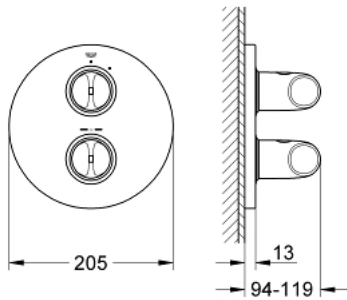

### PRODUCT DESCRIPTION

- Colour: chrome
- set for final installation for
- GROHE Rapido T 35 500 000/35 050 000
- without concealed body
- GROHE LongLife finish
- GROHE SafeStop Plus optional temperature limiter at 43°C included
- volume handle with FlowControl Button (button with individually adjustable stop)
- Carbodur ceramic headparts 1/2", 180°
- GROHE FastFixation escutcheon with covered shaft sealing and covered fixing
- metal escutcheon
- metal handles

### SPARE PARTS, 4月 2014 – now

- 1: Metal handle (Spare part-nr. 47729000)
- 1.1: Cover cap (Spare part-nr. 4781800M)
- 2: Shut-off handle economy button (Spare part-nr. 47813000)
- 2.1: Cover cap (Spare part-nr. 4781800M)
- 3: Escutcheon (Spare part-nr. 47817000)
- 4: Ceramic headpart 1/2" (Spare part-nr. 45346000)
- 4.1: O-ring  $\varnothing 18.2 \times \varnothing 1.7$  (Spare part-nr. 0392400M)
- 5: Adapter (Spare part-nr. 12702000)
- 6: Extension set 27.5 mm (Spare part-nr. 47780000)\*