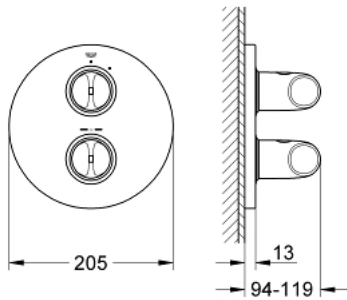

19 369 000 VERIS THERMOSTATIC SHOWER MIXER

PRODUCT DESCRIPTION

- Colour: chrome
- set for final installation for
- GROHE Rapido T 35 500 000/35 050 000
- without concealed body
- GROHE LongLife finish
- GROHE SafeStop Plus optional temperature limiter at 43°C included
- volume handle with GROHE EcoButton (economy button with individually adjustable economy stop)
- Carbodur ceramic headparts 1/2", 180°
- GROHE FastFixation escutcheon with covered shaft sealing and covered fixing
- metal escutcheon
- metal handles

19 369 000 VERIS THERMOSTATIC SHOWER MIXER

SPARE PARTS, 4月 2014 – now

- 1: Metal handle (Spare part-nr. 47729000)
- 1.1: Cover cap (Spare part-nr. 4781800M)
- 2: Shut-off handle economy button (Spare part-nr. 47813000)
- 2.1: Cover cap (Spare part-nr. 4781800M)
- 3: Escutcheon (Spare part-nr. 47817000)
- 4: Ceramic headpart 1/2" (Spare part-nr. 45346000)
- 4.1: O-ring $\varnothing 18.2 \times \varnothing 1.7$ (Spare part-nr. 0392400M)
- 5: Adapter (Spare part-nr. 12702000)
- 6: Extension set 27.5 mm (Spare part-nr. 47780000)*