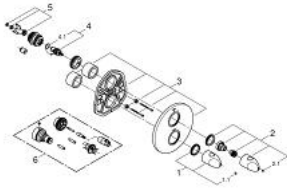

19 369 000 VERIS THERMOSTATIC SHOWER MIXER

SPARE PARTS, 4月 2014 – now

- 1: Metal handle (Spare part-nr. 47729000)
- 1.1: Cover cap (Spare part-nr. 4781800M)
- 2: Shut-off handle economy button (Spare part-nr. 47813000)
- 2.1: Cover cap (Spare part-nr. 4781800M)
- 3: Escutcheon (Spare part-nr. 47817000)
- 4: Ceramic headpart 1/2" (Spare part-nr. 45346000)
- 4.1: O-ring $\varnothing 18.2 \times \varnothing 1.7$ (Spare part-nr. 0392400M)
- 5: Adapter (Spare part-nr. 12702000)
- 6: Extension set 27.5 mm (Spare part-nr. 47780000)*

* Optional accessories