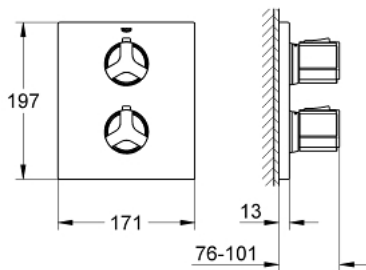

19 380 000 ALLURE THERMOSTAT SHOWER MIXER

PRODUCT DESCRIPTION

- Colour: chrome
- final installation set for
- GROHE Rapido T 35 500 000/35 050 000
- GROHE LongLife finish
- temperature scale handle with SafeStop at 38°C
- GROHE SafeStop Plus - optional temperature limiter at 43°C included
- volume handle with FlowControl Button (button with individually adjustable stop)
- escutcheon- and shaft-sealing
- metal handles
- metal escutcheon
- covered fixing
- ceramic headpart 1/2", 180°
- without concealed body

19 380 000 ALLURE THERMOSTAT SHOWER MIXER

SPARE PARTS, March 2016 – now

- 1: Scale handle Neotherm (Spare part-nr. 47786000)
- 1.1: Cap (Spare part-nr. 0635600M)
- 2: Escutcheon (Spare part-nr. 47785000)
- 3: Temperature limiter (Spare part-nr. 10093000)
- 4: Ceramic headpart, 1/2" (Spare part-nr. 45346000)
- 5: Adapter 3/4" x 1/2" (Spare part-nr. 12702000)
- 6: Extension-set, 27,5 mm (Spare part-nr. 47780000)*