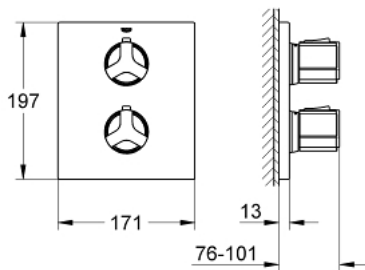

### PRODUCT DESCRIPTION

- Colour: chrome
- final installation set for
- GROHE Rapido T 35 500 000/35 050 000
- GROHE LongLife finish
- temperature scale handle with SafeStop at 38°C
- GROHE SafeStop Plus - optional temperature limiter at 43°C included
- volume handle with EcoButton (economy button with individually adjustable economy stop)
- escutcheon- and shaft-sealing
- metal handles
- metal escutcheon
- covered fixing
- ceramic headpart 1/2", 180°
- without concealed body

### SPARE PARTS, March 2016 – now

- 1: Scale handle Neotherm (Spare part-nr. 47786000)
- 1.1: Cap (Spare part-nr. 0635600M)
- 2: Escutcheon (Spare part-nr. 47785000)
- 3: Temperature limiter (Spare part-nr. 10093000)
- 4: Ceramic headpart, 1/2" (Spare part-nr. 45346000)
- 5: Adapter 3/4" x 1/2" (Spare part-nr. 12702000)
- 6: Extension-set, 27,5 mm (Spare part-nr. 47780000)\*