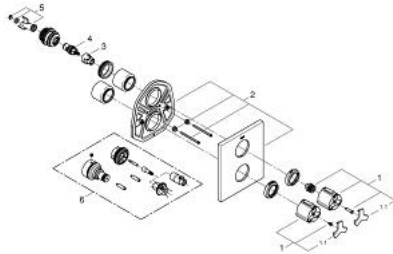

### PRODUCT DESCRIPTION

- Colour: chrome
- final installation set for
- GROHE Rapido T 35 500 000/35 050 000
- GROHE LongLife finish
- temperature scale handle with SafeStop at 38°C
- GROHE SafeStop Plus - optional temperature limiter at 43°C included
- volume handle with EcoButton (economy button with individually adjustable economy stop)
- escutcheon- and shaft-sealing
- metal handles
- metal escutcheon
- covered fixing
- ceramic headpart 1/2", 180°
- without concealed body

### SPARE PARTS, March 2016 – now

- 1: Scale handle Neotherm (Spare part-nr. 47786000)
- 1.1: Cap (Spare part-nr. 0635600M)
- 2: Escutcheon (Spare part-nr. 47785000)
- 3: Temperature limiter (Spare part-nr. 10093000)
- 4: Ceramic headpart, 1/2" (Spare part-nr. 45346000)
- 5: Adapter 3/4" x 1/2" (Spare part-nr. 12702000)
- 6: Extension-set, 27,5 mm (Spare part-nr. 47780000)\*