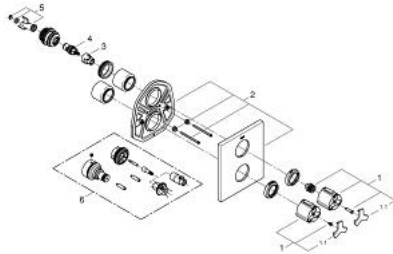

19 380 000 ALLURE THERMOSTAT SHOWER MIXER

SPARE PARTS, March 2016 – now

- 1: Scale handle Neotherm (Spare part-nr. 47786000)
- 1.1: Cap (Spare part-nr. 0635600M)
- 2: Escutcheon (Spare part-nr. 47785000)
- 3: Temperature limiter (Spare part-nr. 10093000)
- 4: Ceramic headpart, 1/2" (Spare part-nr. 45346000)
- 5: Adapter 3/4" x 1/2" (Spare part-nr. 12702000)
- 6: Extension-set, 27,5 mm (Spare part-nr. 47780000)*

* Optional accessories