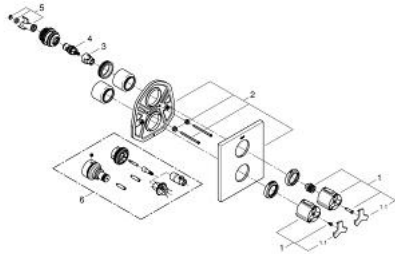

19 380 000 ALLURE THERMOSTATIC SHOWER MIXER

PRODUCT DESCRIPTION

- Colour: chrome
- set for final installation for
- GROHE Rapido T 35 500 000/35 050 000
- GROHE LongLife finish
- temperature scale handle with GROHE SafeStop at 38°C
- GROHE SafeStop Plus optional temperature limiter at 43°C included
- volume handle with FlowControl Button (button with individually adjustable stop)
- escutcheon and shaft sealing
- metal handles
- metal escutcheon
- covered fixing
- Carbodur ceramic headpart 1/2", 180°
- without concealed body

19 380 000 ALLURE THERMOSTATIC SHOWER MIXER

SPARE PARTS, 3月 2016 – now

1: Scale handle Neotherm (Spare part-nr. 47786000)

1.1: Cover cap (Spare part-nr. 0635600M)

2: Escutcheon (Spare part-nr. 47785000)

3: Stop (Spare part-nr. 10093000)

4: Ceramic headpart 1/2" (Spare part-nr. 45346000)

5: Adapter (Spare part-nr. 12702000)

6: Extension set 27.5 mm (Spare part-nr. 47780000)*

* Optional accessories