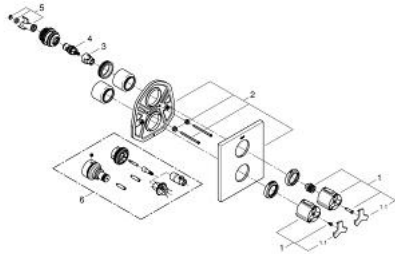

19 380 000 ALLURE THERMOSTATIC SHOWER MIXER

PRODUCT DESCRIPTION

- Colour: chrome
- set for final installation for
- GROHE Rapido T 35 500 000/35 050 000
- GROHE LongLife finish
- temperature scale handle with GROHE SafeStop at 38°C
- GROHE SafeStop Plus optional temperature limiter at 43°C included
- volume handle with GROHE EcoButton (economy button with individually adjustable economy stop)
- escutcheon and shaft sealing
- metal handles
- metal escutcheon
- covered fixing
- Carbodur ceramic headpart 1/2", 180°
- without concealed body

19 380 000 ALLURE THERMOSTATIC SHOWER MIXER

SPARE PARTS, 3月 2016 – now

1: Scale handle Neotherm (Spare part-nr. 47786000)

1.1: Cover cap (Spare part-nr. 0635600M)

2: Escutcheon (Spare part-nr. 47785000)

3: Stop (Spare part-nr. 10093000)

4: Ceramic headpart 1/2" (Spare part-nr. 45346000)

5: Adapter (Spare part-nr. 12702000)

6: Extension set 27.5 mm (Spare part-nr. 47780000)*

* Optional accessories