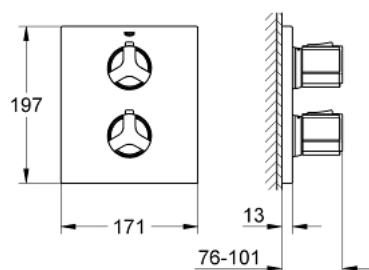

19 380 000 ALLURE THERMOSTATIC SHOWER MIXER

PRODUCT DESCRIPTION

- Colour: chrome
- set for final installation for
- GROHE Rapido T 35 500 000/35 050 000
- GROHE LongLife finish
- temperature scale handle with GROHE SafeStop at 38°C
- GROHE SafeStop Plus optional temperature limiter at 43°C included
- volume handle with GROHE EcoButton (economy button with individually adjustable economy stop)
- escutcheon and shaft sealing
- metal handles
- metal escutcheon
- covered fixing
- Carbodur ceramic headpart 1/2", 180°
- without concealed body

19 380 000 ALLURE THERMOSTATIC SHOWER MIXER

SPARE PARTS, 3月 2016 – now

1: Scale handle Neotherm (Spare part-nr. 47786000)

1.1: Cover cap (Spare part-nr. 0635600M)

2: Escutcheon (Spare part-nr. 47785000)

3: Stop (Spare part-nr. 10093000)

4: Ceramic headpart 1/2" (Spare part-nr. 45346000)

5: Adapter (Spare part-nr. 12702000)

6: Extension set 27.5 mm (Spare part-nr. 47780000)*

* Optional accessories