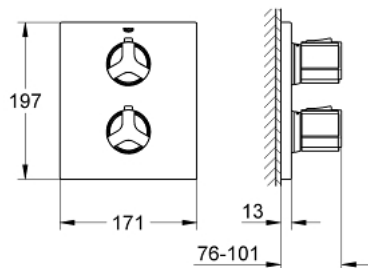

19 380 000 ALLURE THERMOSTATIC SHOWER MIXER

PRODUCT DESCRIPTION

- Colour: chrome
- set for final installation for
- GROHE Rapido T 35 500 000/35 050 000
- GROHE LongLife finish
- temperature scale handle with GROHE SafeStop at 38°C
- GROHE SafeStop Plus optional temperature limiter at 43°C included
- volume handle with FlowControl Button (button with individually adjustable stop)
- escutcheon and shaft sealing
- metal handles
- metal escutcheon
- covered fixing
- Carbodur ceramic headpart 1/2", 180°
- without concealed body

19 380 000 ALLURE THERMOSTATIC SHOWER MIXER

SPARE PARTS, 3月 2016 – now

1: Scale handle Neotherm (Spare part-nr. 47786000)

1.1: Cover cap (Spare part-nr. 0635600M)

2: Escutcheon (Spare part-nr. 47785000)

3: Stop (Spare part-nr. 10093000)

4: Ceramic headpart 1/2" (Spare part-nr. 45346000)

5: Adapter (Spare part-nr. 12702000)

6: Extension set 27.5 mm (Spare part-nr. 47780000)*

* Optional accessories