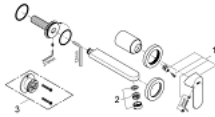

## 19 381 000 EUROSMART COSMOPOLITAN 2-HOLE BASIN MIXER S-SIZE

### PRODUCT DESCRIPTION

- Colour: chrome
- wall mounted
- trim set for use with rough-in set 23 571 000 / 32 635 000
- without concealed body
- metal escutcheon
- metal lever
- GROHE LongLife finish
- GROHE AquaGuide adjustable mousseur
- centre distance 110 mm
- projection 170 mm(middle mousseur)

19 381 000 **EUROSMART COSMOPOLITAN 2-HOLE BASIN MIXER**  
**S-SIZE**

**SPARE PARTS**, August 2009 – now

1: Lever (Spare part-nr. 46684000)

2: Flow straightener (Spare part-nr. 64451000)

3: Extension (Spare part-nr. 46627000)\*