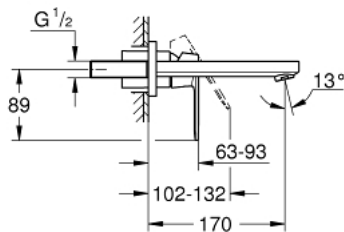

## 19 381 000 EUROSMART COSMOPOLITAN 2-HOLE BASIN MIXER S-SIZE

### PRODUCT DESCRIPTION

- Colour: chrome
- wall mounted
- trim set for use with rough-in set 23 571 000 / 32 635 000
- without concealed body
- metal escutcheon
- metal lever
- GROHE LongLife finish
- GROHE AquaGuide adjustable mousseur
- centre distance 110 mm
- projection 170 mm(middle mousseur)

19 381 000 **EUROSMART COSMOPOLITAN 2-HOLE BASIN MIXER**  
**S-SIZE**

**SPARE PARTS**, August 2009 – now

1: Lever (Spare part-nr. 46684000)

2: Flow straightener (Spare part-nr. 64451000)

3: Extension (Spare part-nr. 46627000)\*