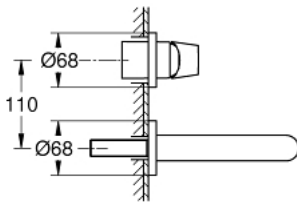

## 19 381 000 EUROSMART COSMOPOLITAN 2-HOLE BASIN MIXER S-SIZE

### PRODUCT DESCRIPTION

- Colour: chrome
- wall mounted
- trim set for use with rough-in set 23 571 000 / 32 635 000
- without concealed body
- metal escutcheon
- metal lever
- GROHE LongLife finish
- GROHE AquaGuide adjustable mousseur
- centre distance 110 mm
- projection 170 mm(middle mousseur)

19 381 000 **EUROSMART COSMOPOLITAN 2-HOLE BASIN MIXER**  
**S-SIZE**

**SPARE PARTS**, August 2009 – now

1: Lever (Spare part-nr. 46684000)

2: Flow straightener (Spare part-nr. 64451000)

3: Extension (Spare part-nr. 46627000)\*