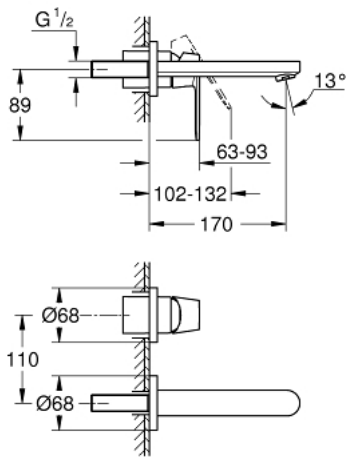

19 381 000 EUROSMART COSMOPOLITAN TWO-HOLE BASIN MIXER S-SIZE

PRODUCT DESCRIPTION

- Colour: chrome
- wall mounted
- trim set for use with rough-in set 23 571 000 / 32 635 000
- without concealed body
- metal escutcheon
- metal lever
- GROHE LongLife finish
- GROHE AquaGuide adjustable mousseur
- center distance 110 mm
- projection 170 mm

19 381 000 **EUROSMART COSMOPOLITAN TWO-HOLE BASIN MIXER**
S-SIZE

SPARE PARTS, 8月 2009 – now

1: Lever (Spare part-nr. 46684000)

2: Flow straightener (Spare part-nr. 64451000)

3: Extension (Spare part-nr. 46627000)*