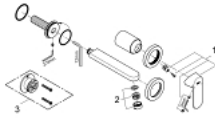

19 381 000 EUROSMART COSMOPOLITAN TWO-HOLE BASIN MIXER S-SIZE

PRODUCT DESCRIPTION

- Colour: chrome
- wall mounted
- trim set for use with rough-in set 23 571 000 / 32 635 000
- without concealed body
- metal escutcheon
- metal lever
- GROHE LongLife finish
- GROHE AquaGuide adjustable mousseur
- center distance 110 mm
- projection 170 mm

19 381 000 **EUROSMART COSMOPOLITAN TWO-HOLE BASIN MIXER**
S-SIZE

SPARE PARTS, 8月 2009 – now

1: Lever (Spare part-nr. 46684000)

2: Flow straightener (Spare part-nr. 64451000)

3: Extension (Spare part-nr. 46627000)*