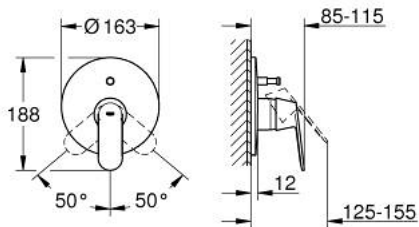

19 382 000 EUROSMART COSMOPOLITAN SINGLE-LEVER BATH/SHOWER MIXER

PRODUCT DESCRIPTION

- Colour: chrome
- trim set for use with rough-in box 33 963 001 or 33 965 001
- without concealed body
- metal lever
- GROHE LongLife finish
- automatic diverter: bath/shower
- escutcheon- and shaft-sealing
- wall escutcheon
- covered fixing

19 382 000 EUROSMART COSMOPOLITAN SINGLE-LEVER BATH/SHOWER MIXER

SPARE PARTS, November 2015 – now

- 1: Lever (Spare part-nr. 46682000)
- 2: Escutcheon (Spare part-nr. 46905000)
- 3: Shield (Spare part-nr. 02693000)
- 4: Diverter (Spare part-nr. 46737000)
- 5: Temperature limiter (Spare part-nr. 46308000)*
- 6: Extension set (Spare part-nr. 46191000)*
- 7: Extension set (Spare part-nr. 46343000)*