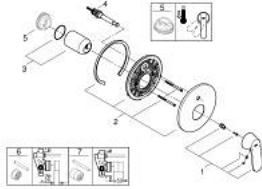

19 382 000 EUROSMART COSMOPOLITAN SINGLE-LEVER BATH/SHOWER MIXER

PRODUCT DESCRIPTION

- Colour: chrome
- trim set for use with rough-in box 33 963 001 or 33 965 001
- without concealed body
- metal lever
- GROHE LongLife finish
- automatic diverter: bath/shower
- escutcheon- and shaft-sealing
- wall escutcheon
- covered fixing

19 382 000 EUROSMART COSMOPOLITAN SINGLE-LEVER BATH/SHOWER MIXER

SPARE PARTS, November 2015 – now

- 1: Lever (Spare part-nr. 46682000)
- 2: Escutcheon (Spare part-nr. 46905000)
- 3: Shield (Spare part-nr. 02693000)
- 4: Diverter (Spare part-nr. 46737000)
- 5: Temperature limiter (Spare part-nr. 46308000)*
- 6: Extension set (Spare part-nr. 46191000)*
- 7: Extension set (Spare part-nr. 46343000)*