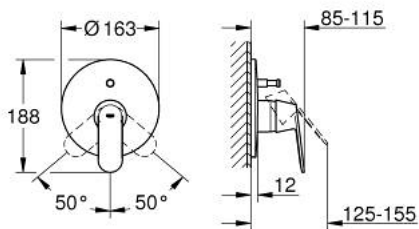

19 382 000 EUROSMART COSMOPOLITAN SINGLE-LEVER BATH MIXER

PRODUCT DESCRIPTION

- Colour: chrome
- trim set for use with rough-in box 33 963 001 or 33 965 001
- without concealed body
- metal lever
- GROHE LongLife finish
- automatic diverter: bath/shower
- escutcheon and shaft sealing
- wall escutcheon
- covered fixing

19 382 000 **EUROSMART COSMOPOLITAN SINGLE-LEVER BATH MIXER**

SPARE PARTS, 11月 2015 – now

- 1: Lever (Spare part-nr. 46682000)
- 2: Escutcheon (Spare part-nr. 46905000)
- 3: Cap (Spare part-nr. 02693000)
- 4: Diverter (Spare part-nr. 46737000)
- 5: Temperature limiter (Spare part-nr. 46308000)*
- 6: Extension set (Spare part-nr. 46191000)*
- 7: Extension set (Spare part-nr. 46343000)*