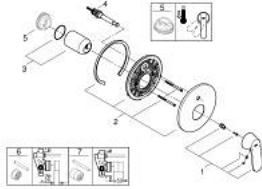

19 382 000 EUROSMART COSMOPOLITAN SINGLE-LEVER BATH MIXER

PRODUCT DESCRIPTION

- Colour: chrome
- trim set for use with rough-in box 33 963 001 or 33 965 001
- without concealed body
- metal lever
- GROHE LongLife finish
- automatic diverter: bath/shower
- escutcheon and shaft sealing
- wall escutcheon
- covered fixing

19 382 000 **EUROSMART COSMOPOLITAN SINGLE-LEVER BATH MIXER**

SPARE PARTS, 11月 2015 – now

- 1: Lever (Spare part-nr. 46682000)
- 2: Escutcheon (Spare part-nr. 46905000)
- 3: Cap (Spare part-nr. 02693000)
- 4: Diverter (Spare part-nr. 46737000)
- 5: Temperature limiter (Spare part-nr. 46308000)*
- 6: Extension set (Spare part-nr. 46191000)*
- 7: Extension set (Spare part-nr. 46343000)*