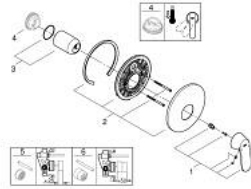

19 383 000 EUROSMART COSMOPOLITAN SINGLE-LEVER SHOWER MIXER

SPARE PARTS, November 2015 – now

- 1: Lever (Spare part-nr. 46682000)
- 2: Escutcheon (Spare part-nr. 46904000)
- 3: Shield (Spare part-nr. 02693000)
- 4: Temperature limiter (Spare part-nr. 46308000)*
- 5: Extension set (Spare part-nr. 46191000)*
- 6: Extension set (Spare part-nr. 46343000)*

* Optional accessories