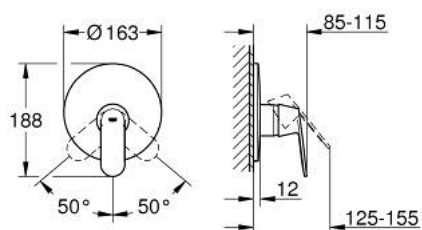

### PRODUCT DESCRIPTION

- Colour: chrome
- trim set for use with rough-in box 33 963 001, 33 964 001, 33 965 001
- without concealed body
- metal lever
- GROHE LongLife finish
- escutcheon- and shaft-sealing
- wall escutcheon
- covered fixing