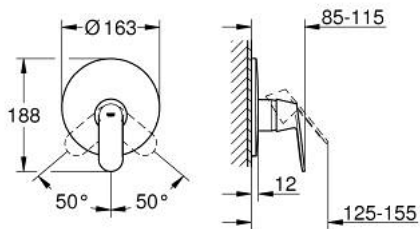

19 383 000 EUROSMART COSMOPOLITAN SINGLE-LEVER SHOWER MIXER

PRODUCT DESCRIPTION

- Colour: chrome
- trim set for use with rough-in box 33 963 001, 33 964 001, 33 965 001
- without concealed body
- metal lever
- GROHE LongLife finish
- escutcheon and shaft sealing
- wall escutcheon
- covered fixing

19 383 000 EUROSMART COSMOPOLITAN SINGLE-LEVER SHOWER MIXER

SPARE PARTS, 11月 2015 – now

- 1: Lever (Spare part-nr. 46682000)
- 2: Escutcheon (Spare part-nr. 46904000)
- 3: Cap (Spare part-nr. 02693000)
- 4: Temperature limiter (Spare part-nr. 46308000)*
- 5: Extension set (Spare part-nr. 46191000)*
- 6: Extension set (Spare part-nr. 46343000)*