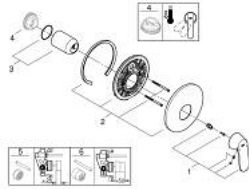

19 383 000 EUROSMART COSMOPOLITAN SINGLE-LEVER SHOWER MIXER

PRODUCT DESCRIPTION

- Colour: chrome
- trim set for use with rough-in box 33 963 001, 33 964 001, 33 965 001
- without concealed body
- metal lever
- GROHE LongLife finish
- escutcheon and shaft sealing
- wall escutcheon
- covered fixing

19 383 000 EUROSMART COSMOPOLITAN SINGLE-LEVER SHOWER MIXER

SPARE PARTS, 11月 2015 – now

- 1: Lever (Spare part-nr. 46682000)
- 2: Escutcheon (Spare part-nr. 46904000)
- 3: Cap (Spare part-nr. 02693000)
- 4: Temperature limiter (Spare part-nr. 46308000)*
- 5: Extension set (Spare part-nr. 46191000)*
- 6: Extension set (Spare part-nr. 46343000)*