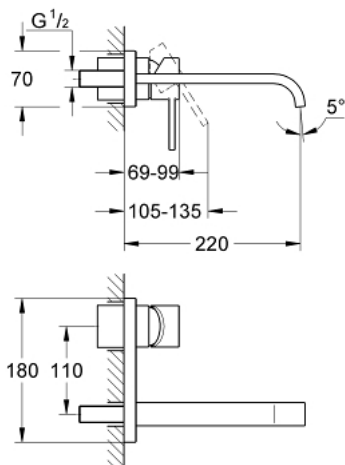

19 386 000 ALLURE 2-HOLE BASIN MIXER M-SIZE

PRODUCT DESCRIPTION

- Colour: chrome
- wall mounted
- without concealed body
- final installation set for
- 33 769 000
- with plate
- GROHE LongLife finish
- flow limiter 8 l/min.
- spout with mousseur
- centre distance 110 mm
- projection 220 mm
- minimum pressure 1,0 bar

19 386 000 ALLURE 2-HOLE BASIN MIXER M-SIZE

SPARE PARTS, March 2013 – now

- 1: Lever (Spare part-nr. 46609000)
- 2: Shield (Spare part-nr. 09038000)
- 3: Mousseur (Spare part-nr. 13220000)
- 4: Flow restrictor (Spare part-nr. 46324000)
- 5: Temperature limiter (Spare part-nr. 46375000)*
- 6: Extension set (Spare part-nr. 46191000)*